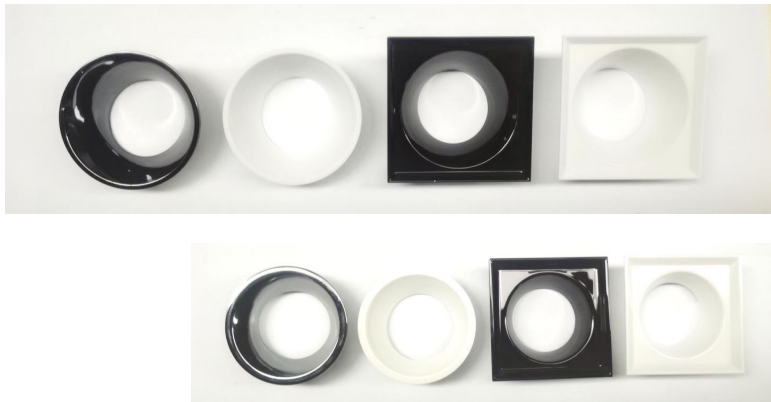

lampshade, black & white color

White: The lampshade has faint light, no glare.

Black: the lampshade is dull and has no glare,

Square and round reflector
Facula are same

Wall distance 200

Wall distance 300

Rimless Smart Light Effect display