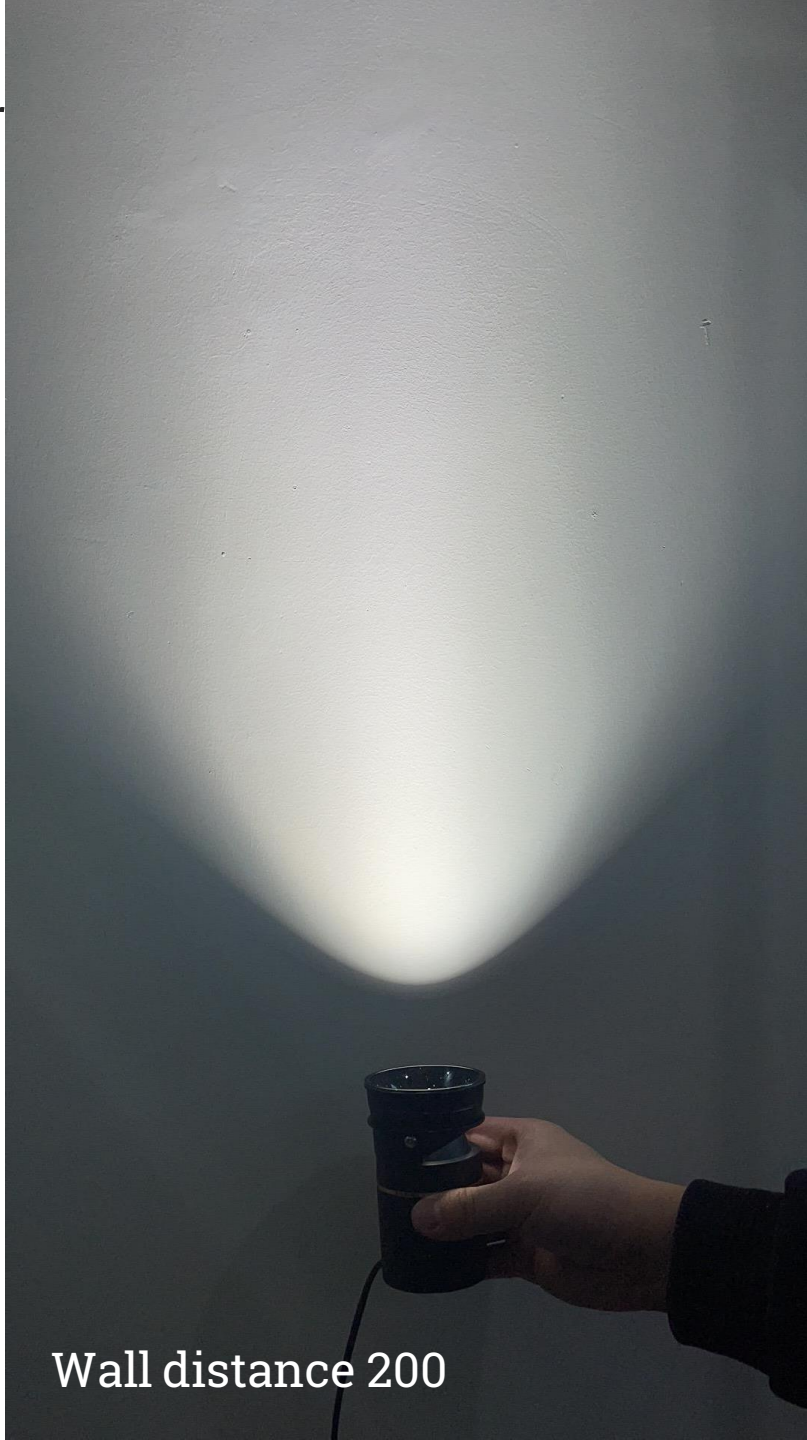

lampshade, black & white color

White: The lampshade has faint light, no glare.

Black: the lampshade is dull and has no glare,

Square and round reflector
Facula are same

Wall distance 200

Wall distance 300

Rimless Smart Light Effect display