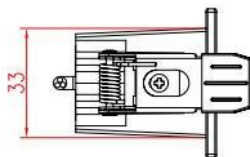

Cut-out size: $\phi 75\text{mm}$
Product size: $\phi 100 \times \text{H}103\text{mm}$

Cut-out size: $75 \times 75\text{mm}$
Product size: $\text{L}100 \times \text{W}100 \times \text{H}106\text{mm}$

Irradiation direction is adjustable

80° ultra-deep pit anti-glare | Ra > 90 high CRI | 68° wide-angle polarized wall wash | 10,000-level color temperature adjustment

Grille Light Product size

Cut-out size: L275*W35mm
Product size: L281.5*W45*H43mm