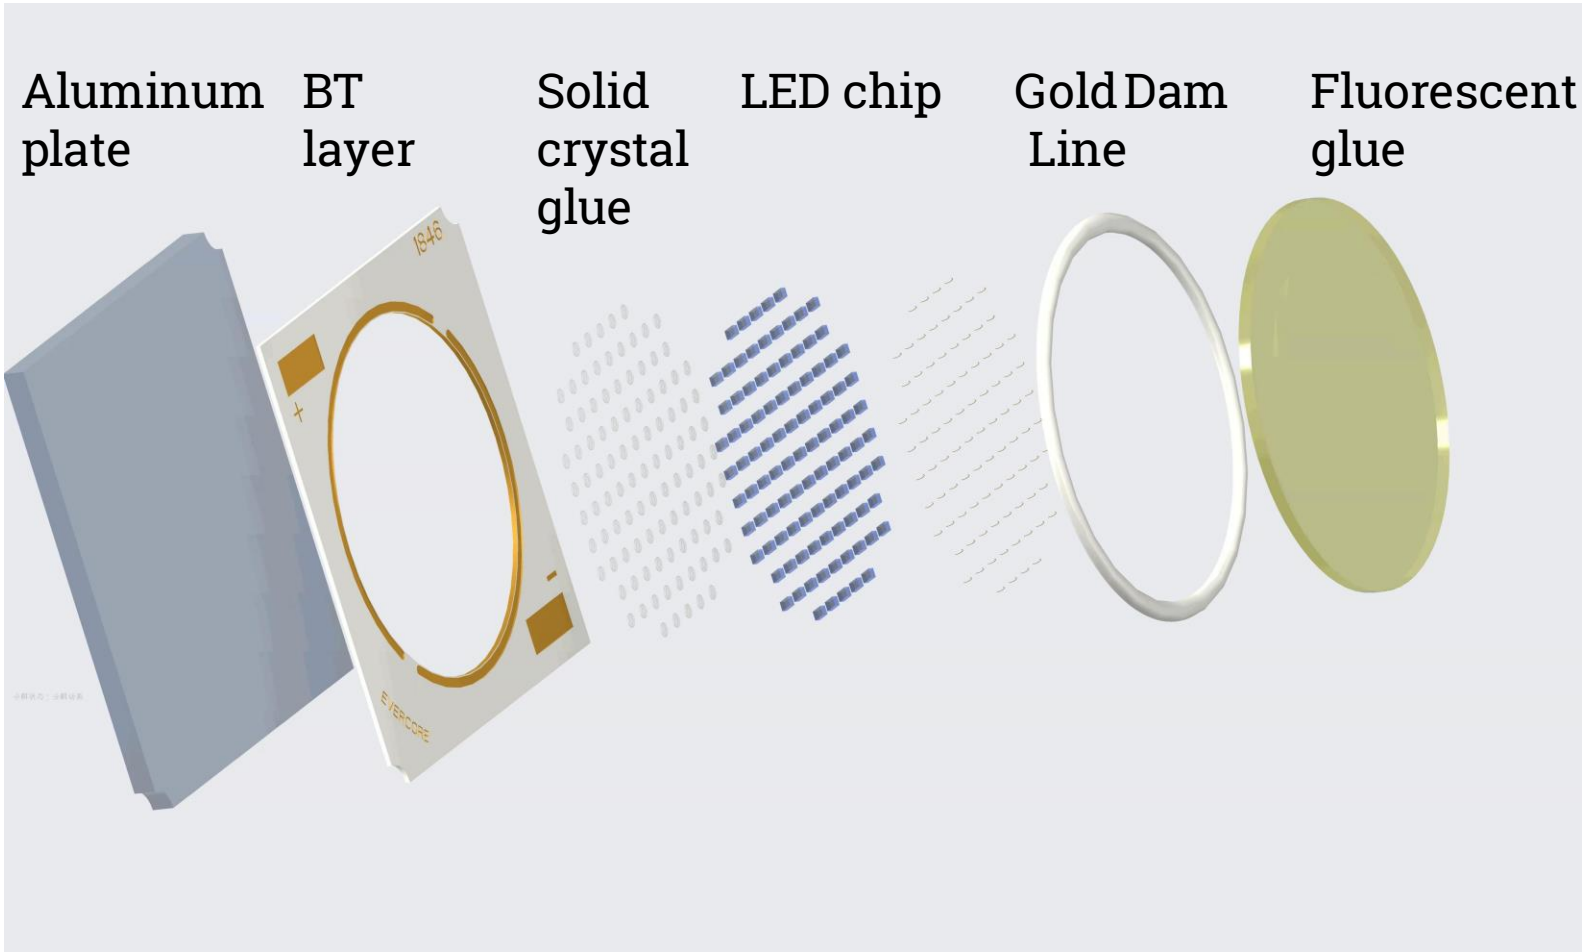

17 kinds of professional accessories

12w/7w; Round/square; frame and without frame; black/white.

black white black white

black white black white

Gold conducts electricity and emits light efficiently

The use of gold wire in the chip increases the light efficiency by 15%.

Real gold advantage

- 1. Stable chemical properties
- 2. Good ductility
- 3. High temperature resistance

Significantly improved light efficiency

Product Size 7w

Cut-out size : $\phi 55\text{mm}$
Product size : $\phi 67*\text{H}77\text{mm}$