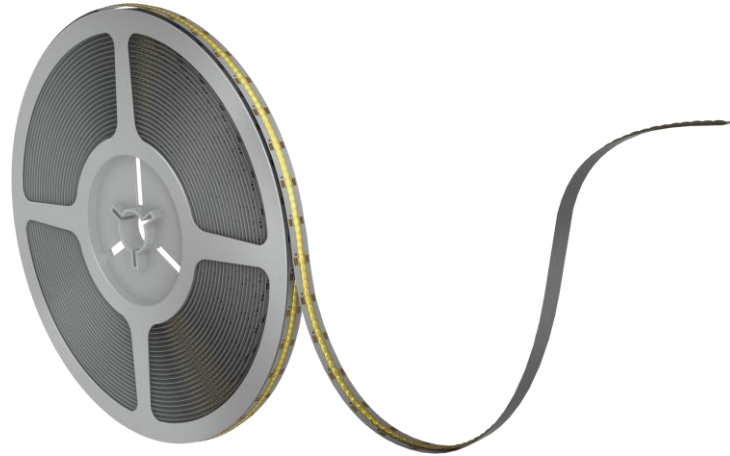

Strip Specifications

LED Strip Light Controller
(S series)

SOPRO super bright COB
smart light strip S10

Parameter

- Specifications: L5000*W10*T1.7mm
- Power: 6.5w
- Width: 10mm (672 beads/m)
- Adhesive: 3M Adhesive