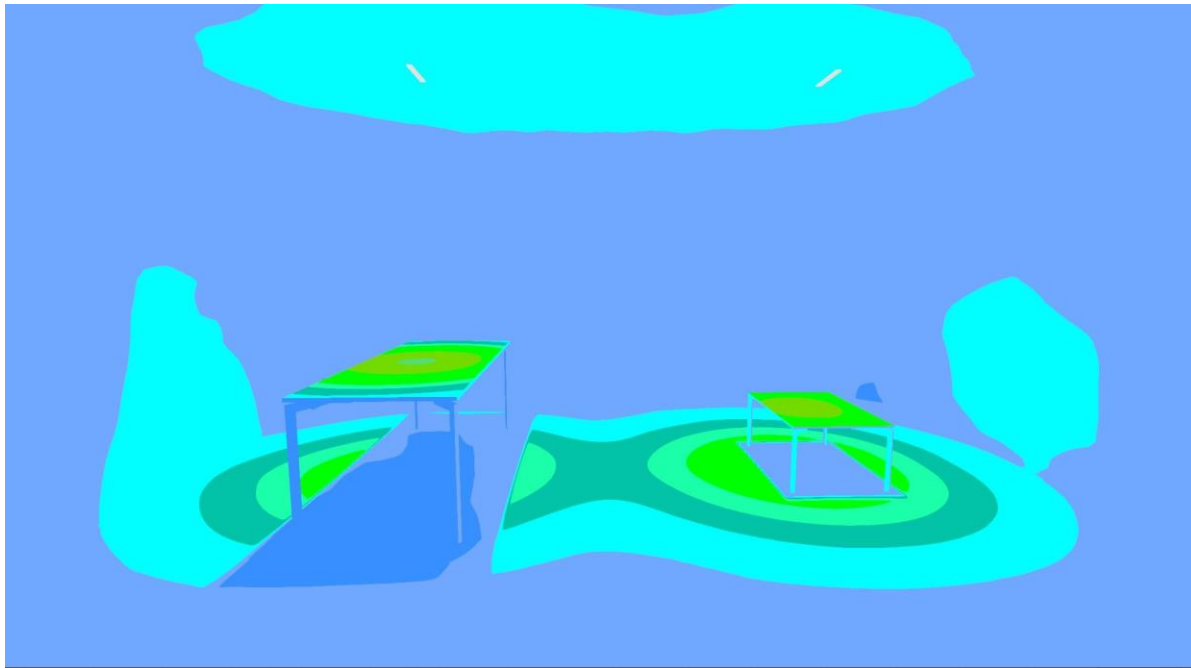

Lighting effect

Embedded Grille Light 10w Floor height 2800mm

Dining table size 800*2000*720mm

Table size 600*900*400