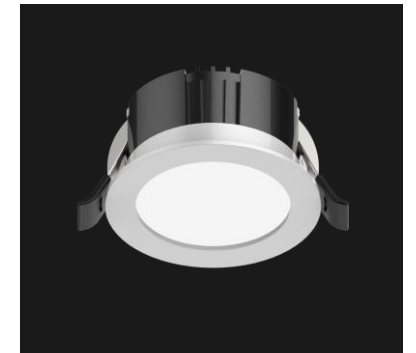

SOPRO Smart grille light S10
SOPRO Smart wall washer light S10

SOPRO
Waterproof smart
downlight S10

SOPRO
COB smart light
strip S10

SOPRO
motion sensor
downlight

Ten thousand level dimming and color adjustment