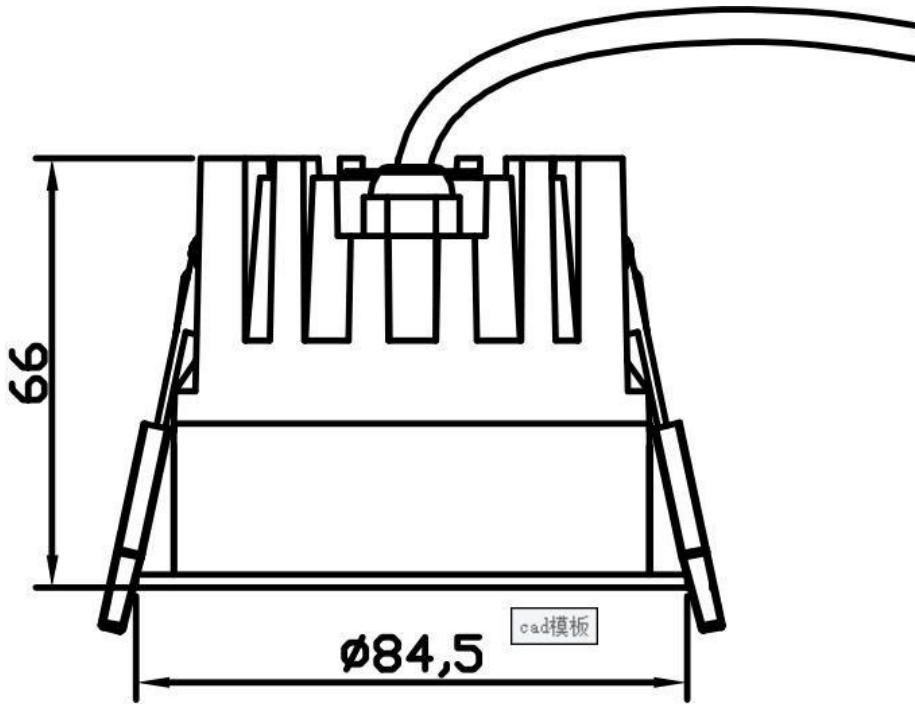

waterproof
rubber ring

IP65 waterproof rating, waterproof against gas and oil fume

Product size

Cut-out size: $\varnothing 75\text{mm}$

Product size: $\varnothing 84.5 \times H66\text{mm}$

Anti-glare

The light source is hidden 15.7mm deep, which is more comfortable than the bare light source downlight.