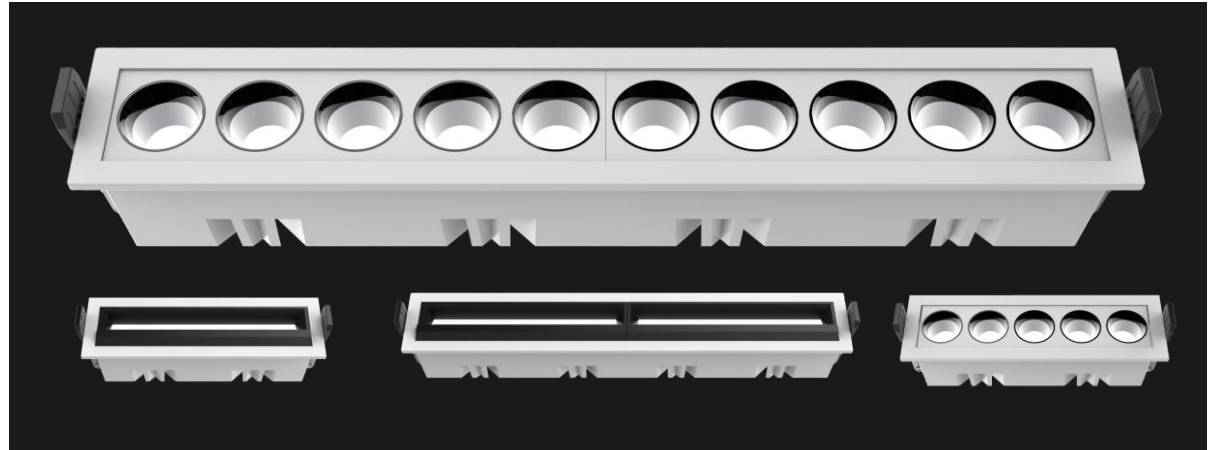

LOCATION

Interiors & Fit out

The Location Interiors

1. Product

2. System

3. Debugging

Products 32 SKU

SOPRO Smart spotlight S10

SOPRO Smart grille light S10
SOPRO Smart wall washer light S10

SOPRO
Waterproof smart
downlight S10

SOPRO
COB smart light
strip S10

SOPRO
motion sensor
downlight

Ten thousand level dimming and color adjustment

Parameter		PRO	SOPRO
Light	Power	7w 12w	7w / 12w
	Cut-out Size	55mm / 75mm	55mm / 75mm
	Height	83mm / 112mm	77m / 103mm
	Beam angle	24°36°	15°24°36°
	Frame	0.8mm	0.8mm / Rimless
	Reflector color	black	black / white
	Installation method	Embedded installation	Embedded installation/ Pre-embedded installation
	Lamp shape	Round	Round / Square
	Accessories	/	Honeycomb shading
	Body material	Conventional aluminum	High density ADC12 aluminum
Luminous flux	270lm 500lm	350lm 600lm	
Smart	Dimming	0%-100% Ten thousand grades dimming	0%-100% Ten thousand grades dimming
	Color temperature	2700k-6000k Ten thousand grades	2700k-6000k Ten thousand grades
	Protocol	zigbee, control separately	zigbee, control separately
	Control	ZigBee MixPad	ZigBee MixPad