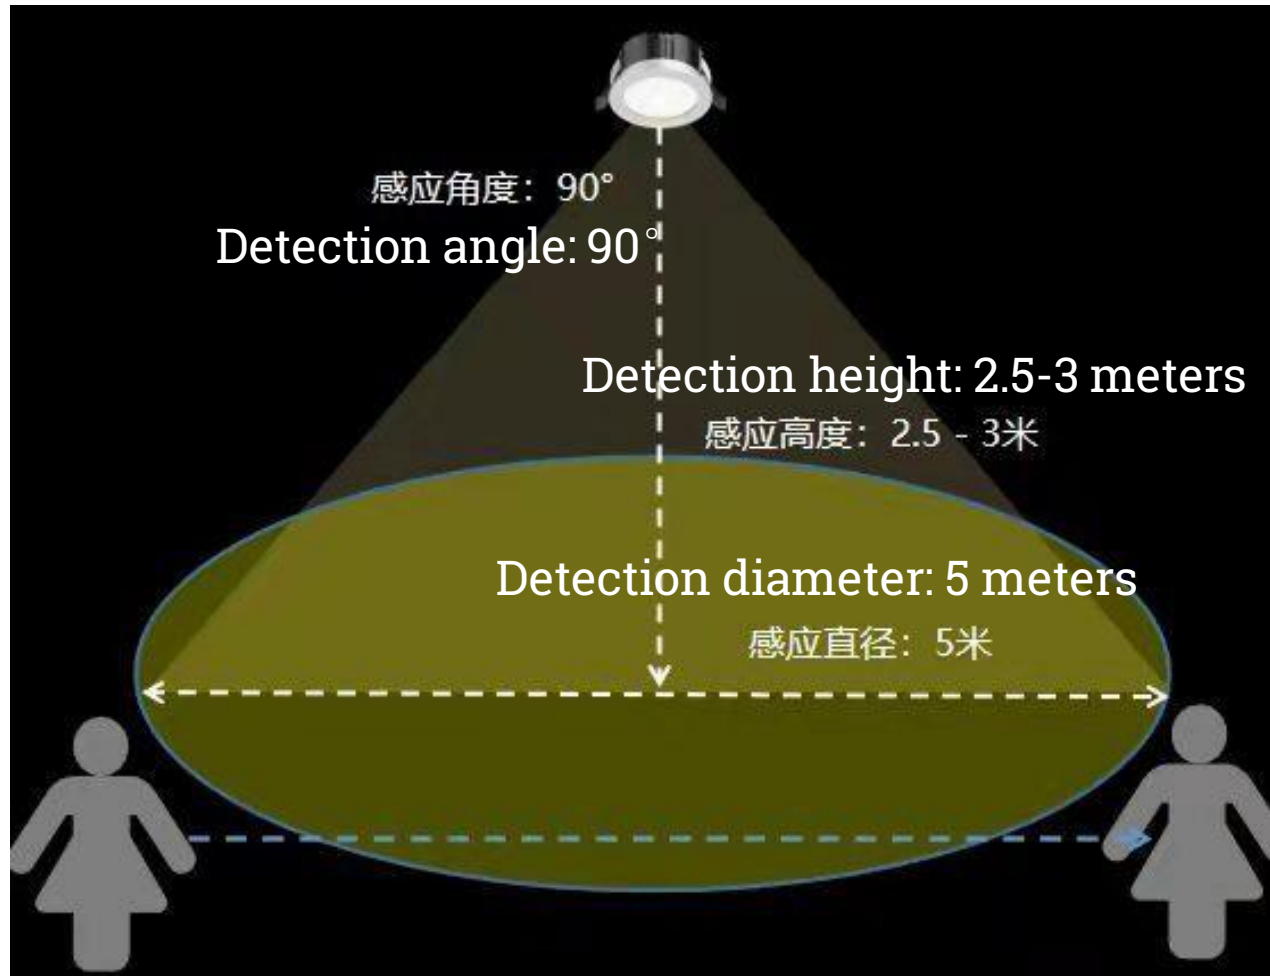

Product size: $\phi 80\text{mm} \times 43.5\text{mm}$

剖视图B-B

取消高光面和边缘倒角

Human body induction: 90° environmental induction coil to prevent false detection

The sensing range is located at a projection angle of 90° and a range of 5m, reduce false starts and losses.

people are not in the detection area
(lights off state)

30 seconds after the person
leaves (Auto off)

Light Sensing: Automatically sense light, more energy saving

The light sensitivity value is 20 Lux, and it automatically senses day/night.