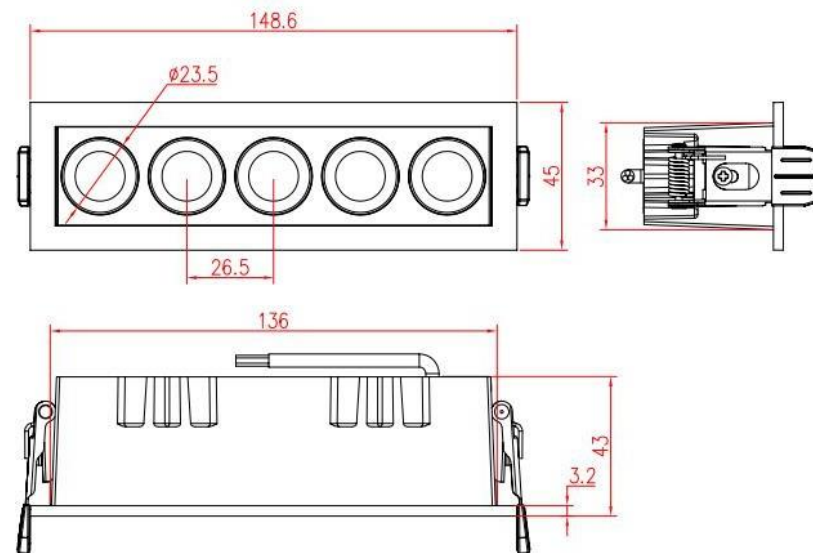

Cut-out size: $\phi 75\text{mm}$
Product size: $\phi 100 \times \text{H}103\text{mm}$

Cut-out size: $75 \times 75\text{mm}$
Product size: $\text{L}100 \times \text{W}100 \times \text{H}106\text{mm}$

Irradiation direction is adjustable

80° ultra-deep pit anti-glare | Ra > 90 high CRI | 68° wide-angle polarized wall wash | 10,000-level color temperature adjustment

Grille Light Product size

Cut-out size: L275*W35mm
Product size: L281.5*W45*H43mm

Cut-out size: L143*W35mm
Product size: L148.6*W45*H43mm

Extremely deep anti-glare

Shading angle 80° , UGR < 9

Service life 50000H

Aluminum radiator

- Thermal performance increased by 250%
- More stable one-piece PCB circuit

Table size 600*900*400

Pseudo-color map reference coordinates

Lighting effect

Embedded Grille Light 20w
Floor height 2800mm

Dining table size
800*2000*720mm

Table size
600*900*400

Pseudo-color map reference coordinates