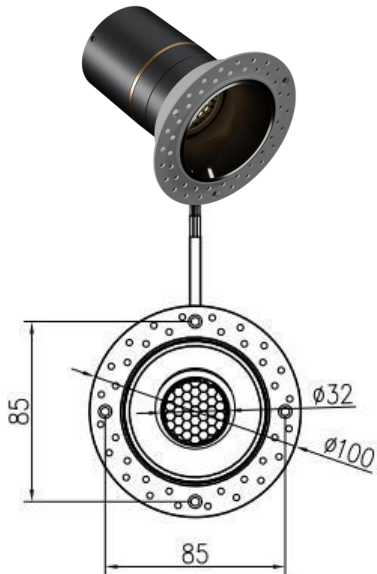

Real gold advantage

- 1. Stable chemical properties
- 2. Good ductility
- 3. High temperature resistance

Significantly improved light efficiency

Product Size 7w

Cut-out size : $\phi 55\text{mm}$
Product size : $\phi 67*\text{H}77\text{mm}$

Cut-out size : $55*55\text{mm}$
Product size : $\text{L}67*\text{W}67*\text{H}81\text{mm}$

Cut-out size : $\phi 55\text{mm}$
Product size : $\phi 78*\text{H}77\text{mm}$

Cut-out size : $55*55\text{mm}$
Product size : $\text{L}78*\text{W}78*\text{H}81\text{mm}$

Product Size 12w

Cut-out size: $\phi 75\text{mm}$
Product size: $\phi 85 \times \text{H}103\text{mm}$

Cut-out size: $75 \times 75\text{mm}$
Product size: $\text{L}85 \times \text{W}85 \times \text{H}106\text{mm}$

Cut-out size: $\phi 75\text{mm}$
Product size: $\phi 100 \times \text{H}103\text{mm}$

Cut-out size: $75 \times 75\text{mm}$
Product size: $\text{L}100 \times \text{W}100 \times \text{H}106\text{mm}$

Irradiation direction is adjustable