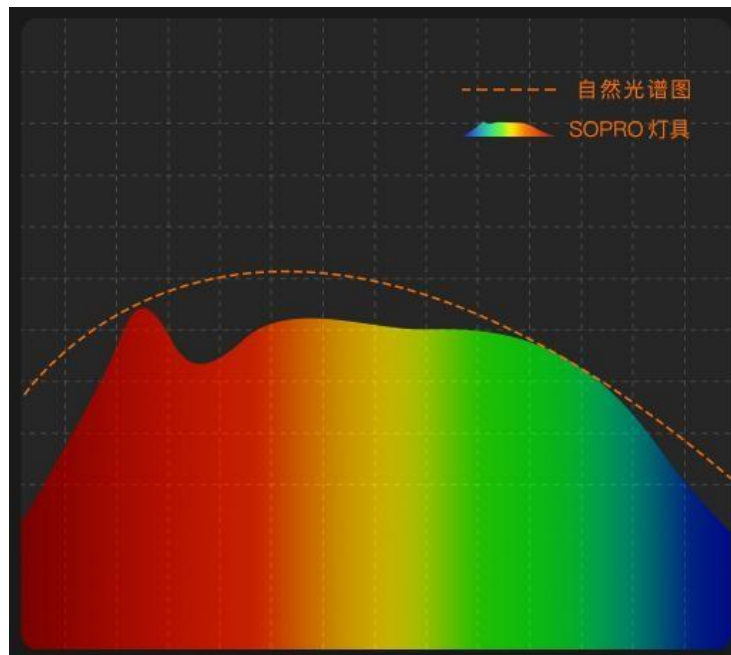

High color rendering quality
Color rendering index $RA \geq 90$ up to 95

No blue light hazard
Blue light hazard level: GR1