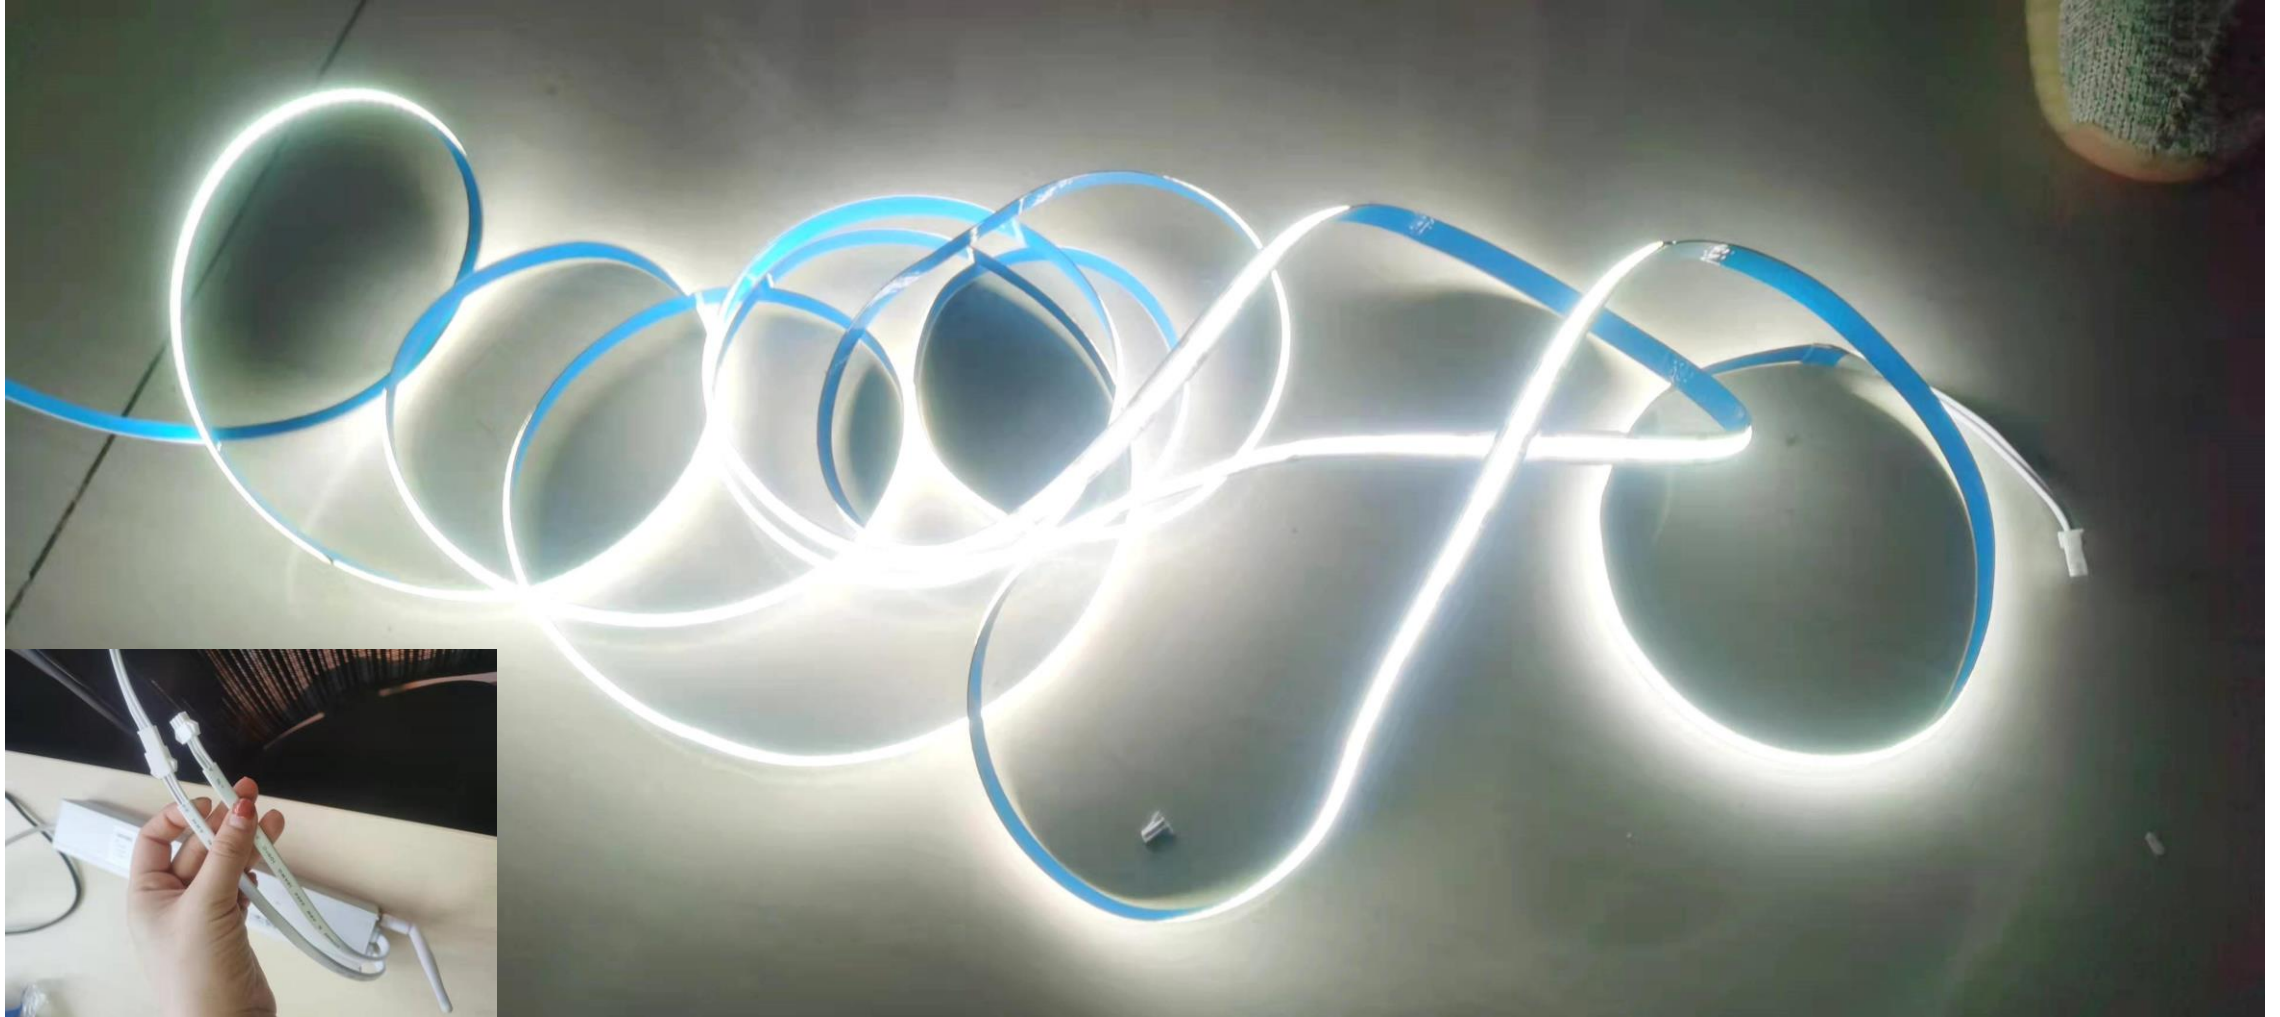

20 meters without step-down, intelligent two-color temperature COB light strip

10m on the left, 10m on the right, can install 20 meters of light with no voltage drop