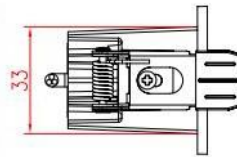

Cut-out size: L143*W35mm
Product size: L148.6*W45*H43mm