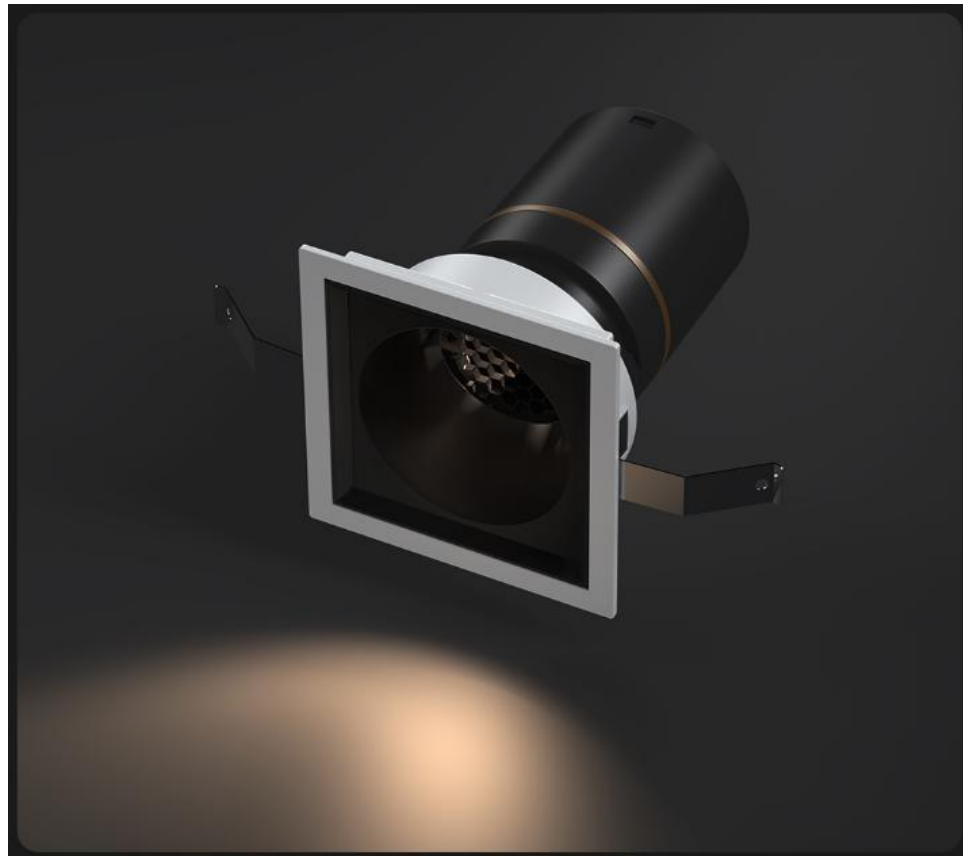

Quadruple lens, museum-level lighting experience

Quadruple filter high efficiency anti-glare UGR < 9, the lowest can reach 7.6

Part 4: Deep reflector

Part 3: Honeycomb shaped net

Part 2: PRT diffusion

membrane Part 1: TIR lens