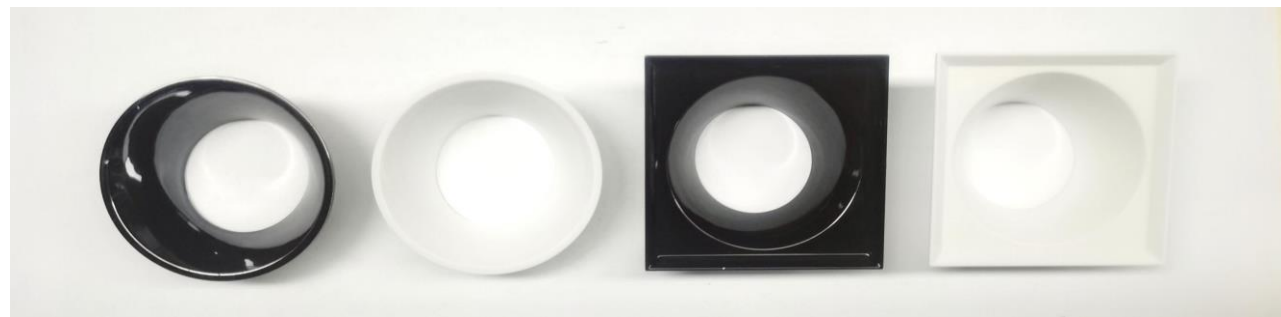

17 kinds of professional accessories

12w/7w; Round/square; frame and without frame; black/white.

black   white   black   white