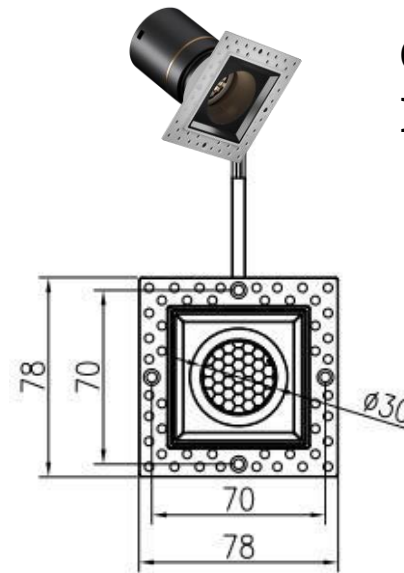

Real gold advantage

- 1. Stable chemical properties
- 2. Good ductility
- 3. High temperature resistance

Significantly improved light efficiency

Product Size 7w

Cut-out size : $\phi 55\text{mm}$
Product size : $\phi 67*\text{H}77\text{mm}$

Cut-out size : $55*55\text{mm}$
Product size : $\text{L}67*\text{W}67*\text{H}81\text{mm}$

Cut-out size : $\phi 55\text{mm}$
Product size : $\phi 78*\text{H}77\text{mm}$

Cut-out size : $55*55\text{mm}$
Product size : $\text{L}78*\text{W}78*\text{H}81\text{mm}$

Product Size 12w

Cut-out size: $\phi 75\text{mm}$
Product size: $\phi 85 \times \text{H}103\text{mm}$

Cut-out size: $75 \times 75\text{mm}$
Product size: $\text{L}85 \times \text{W}85 \times \text{H}106\text{mm}$

Cut-out size: $\phi 75\text{mm}$
Product size: $\phi 100 \times \text{H}103\text{mm}$

Cut-out size: $75 \times 75\text{mm}$
Product size: $\text{L}100 \times \text{W}100 \times \text{H}106\text{mm}$

Irradiation direction is adjustable