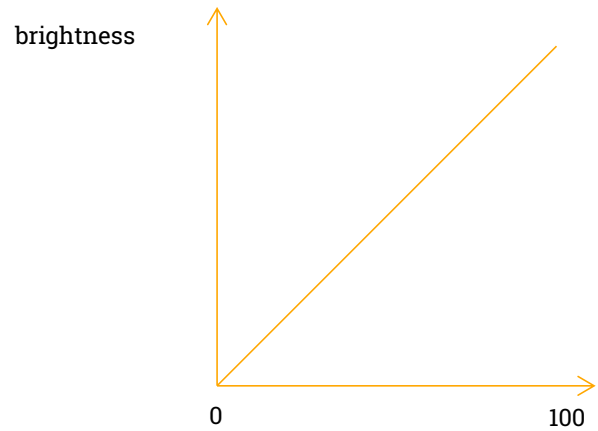

ORVIBO ten thousand level dimming

Conventional dimming technology

0%-100% ten thousand level dimming 2700k-6500k million grades

COB light source, long-life lamps

ORVIBO customized lamp beads, double color temperature uniform light mixing and pure color temperature, high brightness and long life.