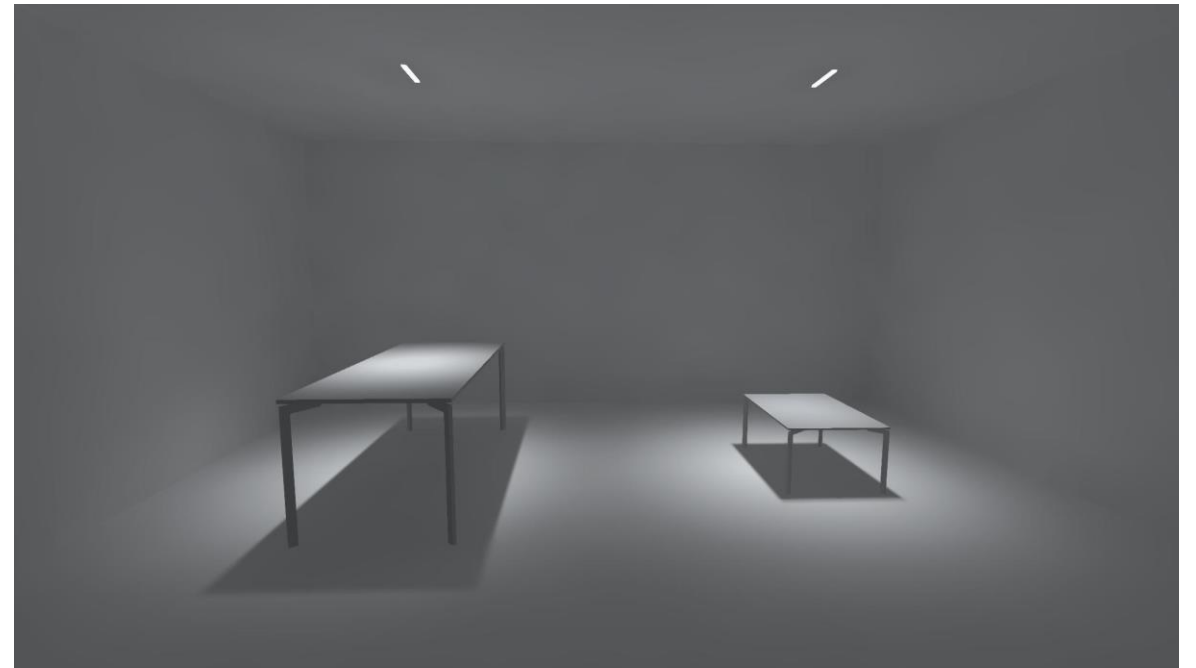

Customized two-color COB Integrated light source

All-in-one lens

One-piece electroplating Black Lamp Cup

Waterfall shape facula

Lighting effect

Embedded Grille Light 10w Floor height 2800mm

Dining table size 800*2000*720mm

Table size 600*900*400

Pseudo-color map reference coordinates

Lighting effect

Embedded Grille Light 20w
Floor height 2800mm

Dining table size
800*2000*720mm

Table size
600*900*400

Pseudo-color map reference coordinates