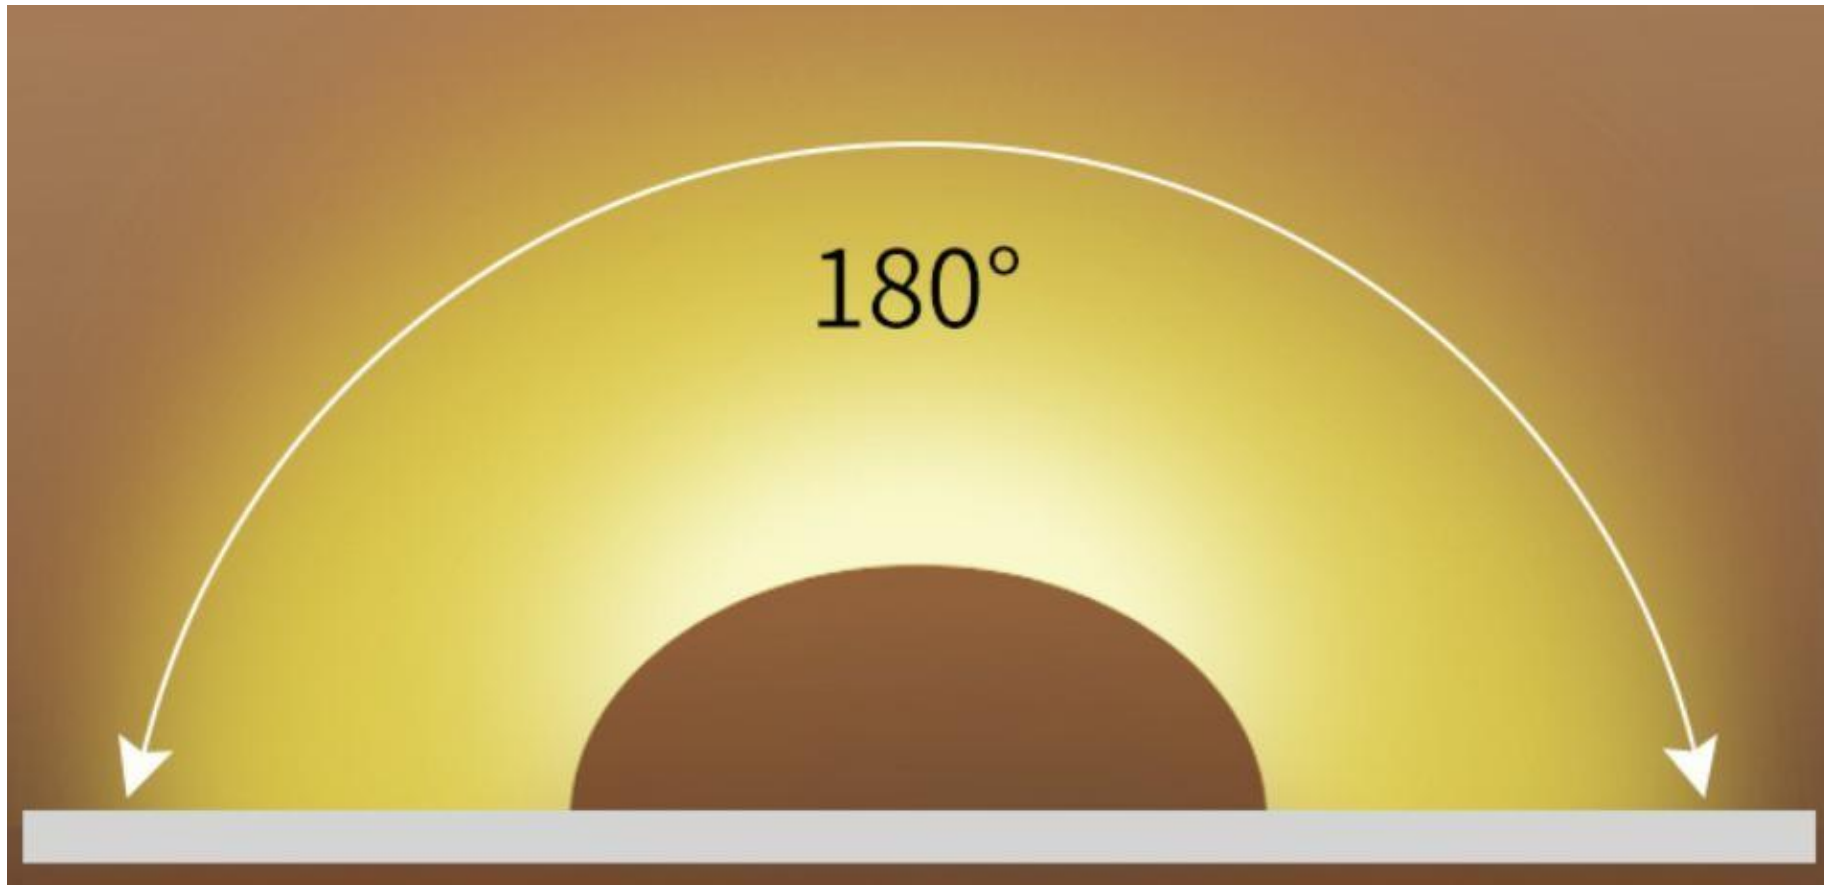

High transmittance 3D lens

Using 1.7mm thick PVC light-transmitting soft rubber as the filter material, it is shaped by high-precision processing technology to form a fully surrounded 3D curved lens, and the light output effect is more uniform and translucent.