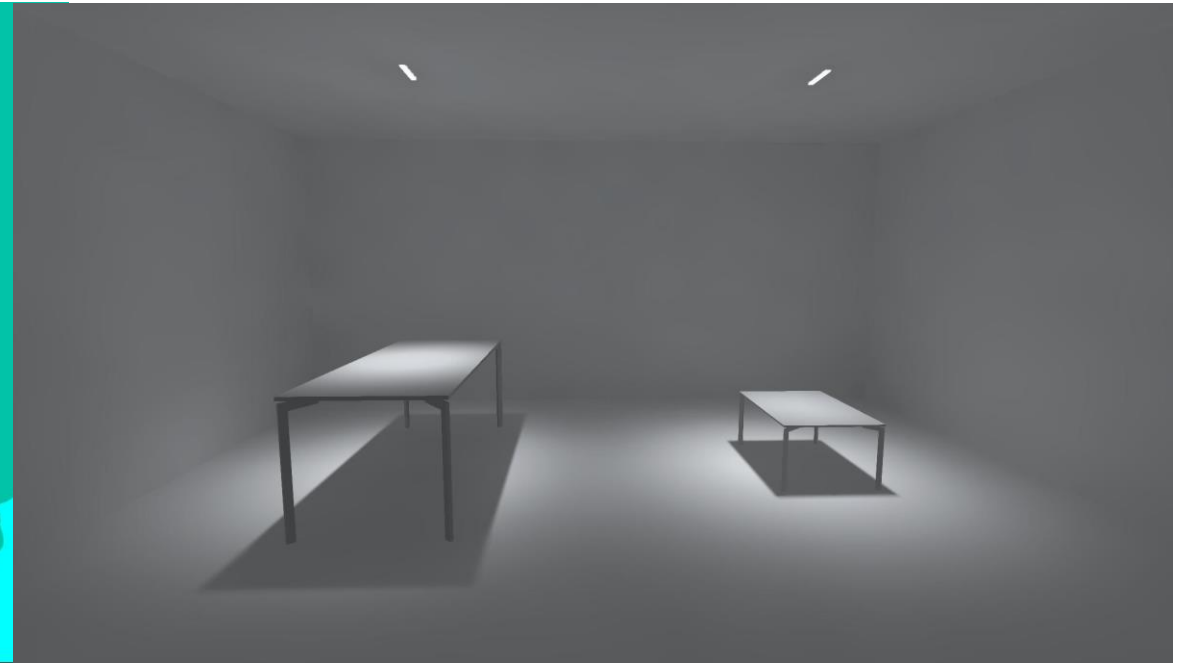

Customized two-color COB Integrated light source

All-in-one lens

One-piece electroplating Black Lamp Cup

Waterfall shape facula

Lighting effect

Embedded Grille Light 10w Floor height 2800mm

Dining table size 800*2000*720mm

Table size 600*900*400

Pseudo-color map reference coordinates

Lighting effect

Embedded Grille Light 20w
Floor height 2800mm

Dining table size
800*2000*720mm

Table size
600*900*400

Pseudo-color map reference coordinates

Grille Light

Simpler, smaller, more beautiful

VS

Installation Picture

Installation Picture

Wall Washer Light Product size

Cut-out size: L275*W35mm
Product size: L281.5*W45*H43mm

Cut-out size: L143*W35mm
Product size: L148.6*W45*H43mm