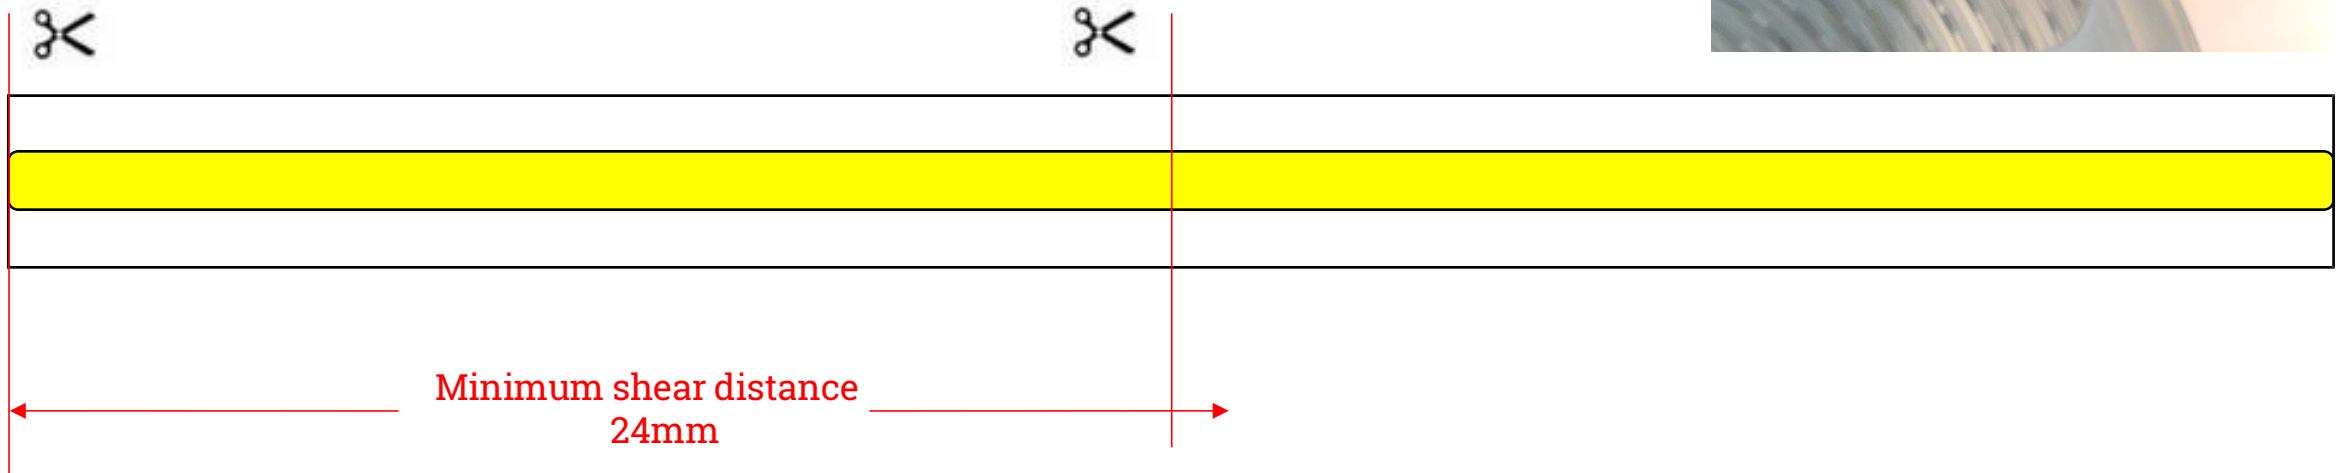

Easy to install

Arbitrary cutting and suitable for 80% aluminum profiles, standard plug interface is easy to install

Note: The light mixing distance can be adjusted according to the application scene (surface installation, concealed installation) and the fogging degree of the PC cover