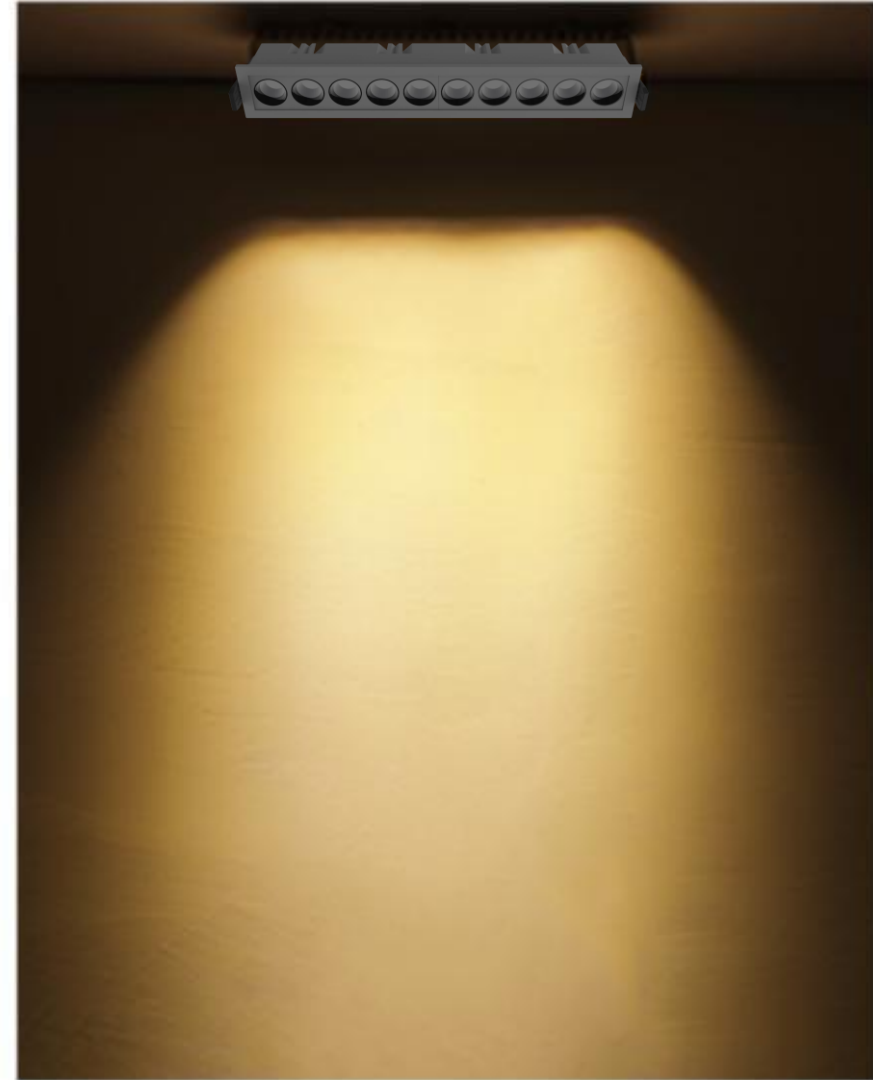

Waterfall shape facula