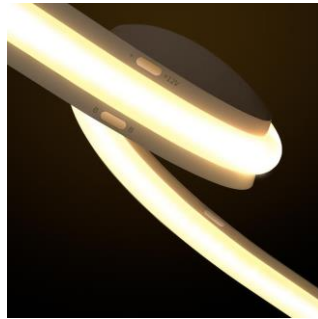

04

SOPRO COB smart light strip S10

3D lens evenly emits light | 10 meters without visible brightness difference |
672 beads/m dense lamp beads | 10,000-level fine color temperature control