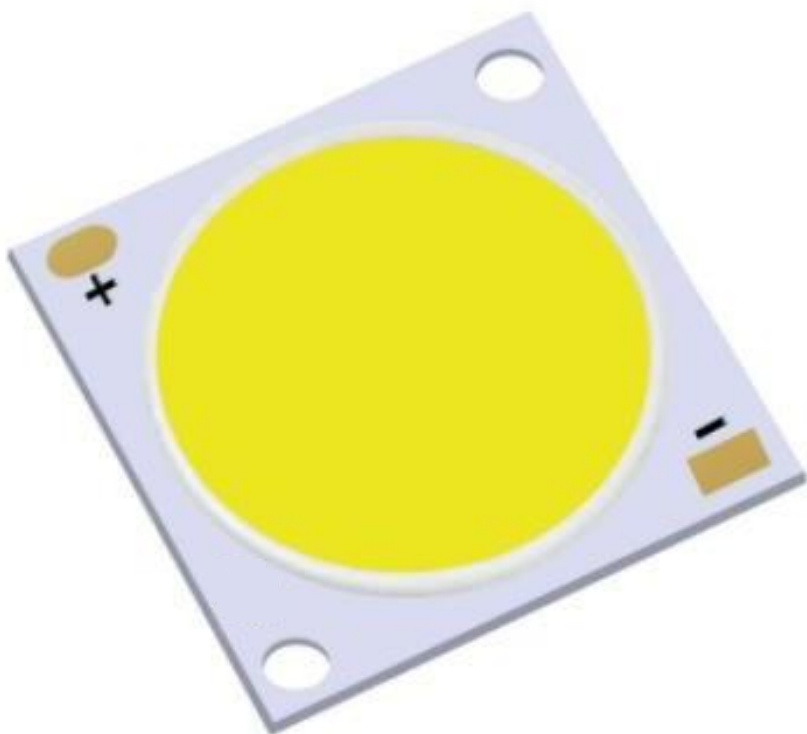

ORVIBO ten thousand level dimming

Conventional dimming technology

0%-100% ten thousand level dimming 2700k-6500k million grades

COB light source, long-life lamps

ORVIBO customized lamp beads, double color temperature uniform light mixing and pure color temperature, high brightness and long life.

Parameter		PRO	SOPRO
Light	Power	7w 12w	7w / 12w
	Cut-out Size	55mm / 75mm	55mm / 75mm
	Height	83mm / 112mm	77m / 103mm
	Beam angle	24°36°	15°24°36°
	Frame	0.8mm	0.8mm / Rimless
	Reflector color	black	black / white
	Installation method	Embedded installation	Embedded installation/ Pre-embedded installation
	Lamp shape	Round	Round / Square
	Accessories	/	Honeycomb shading
	Body material	Conventional aluminum	High density ADC12 aluminum
Luminous flux	270lm 500lm	350lm 600lm	
Smart	Dimming	0%-100% Ten thousand grades dimming	0%-100% Ten thousand grades dimming
	Color temperature	2700k-6000k Ten thousand grades	2700k-6000k Ten thousand grades
	Protocol	zigbee, control separately	zigbee, control separately
	Control	ZigBee MixPad	ZigBee MixPad