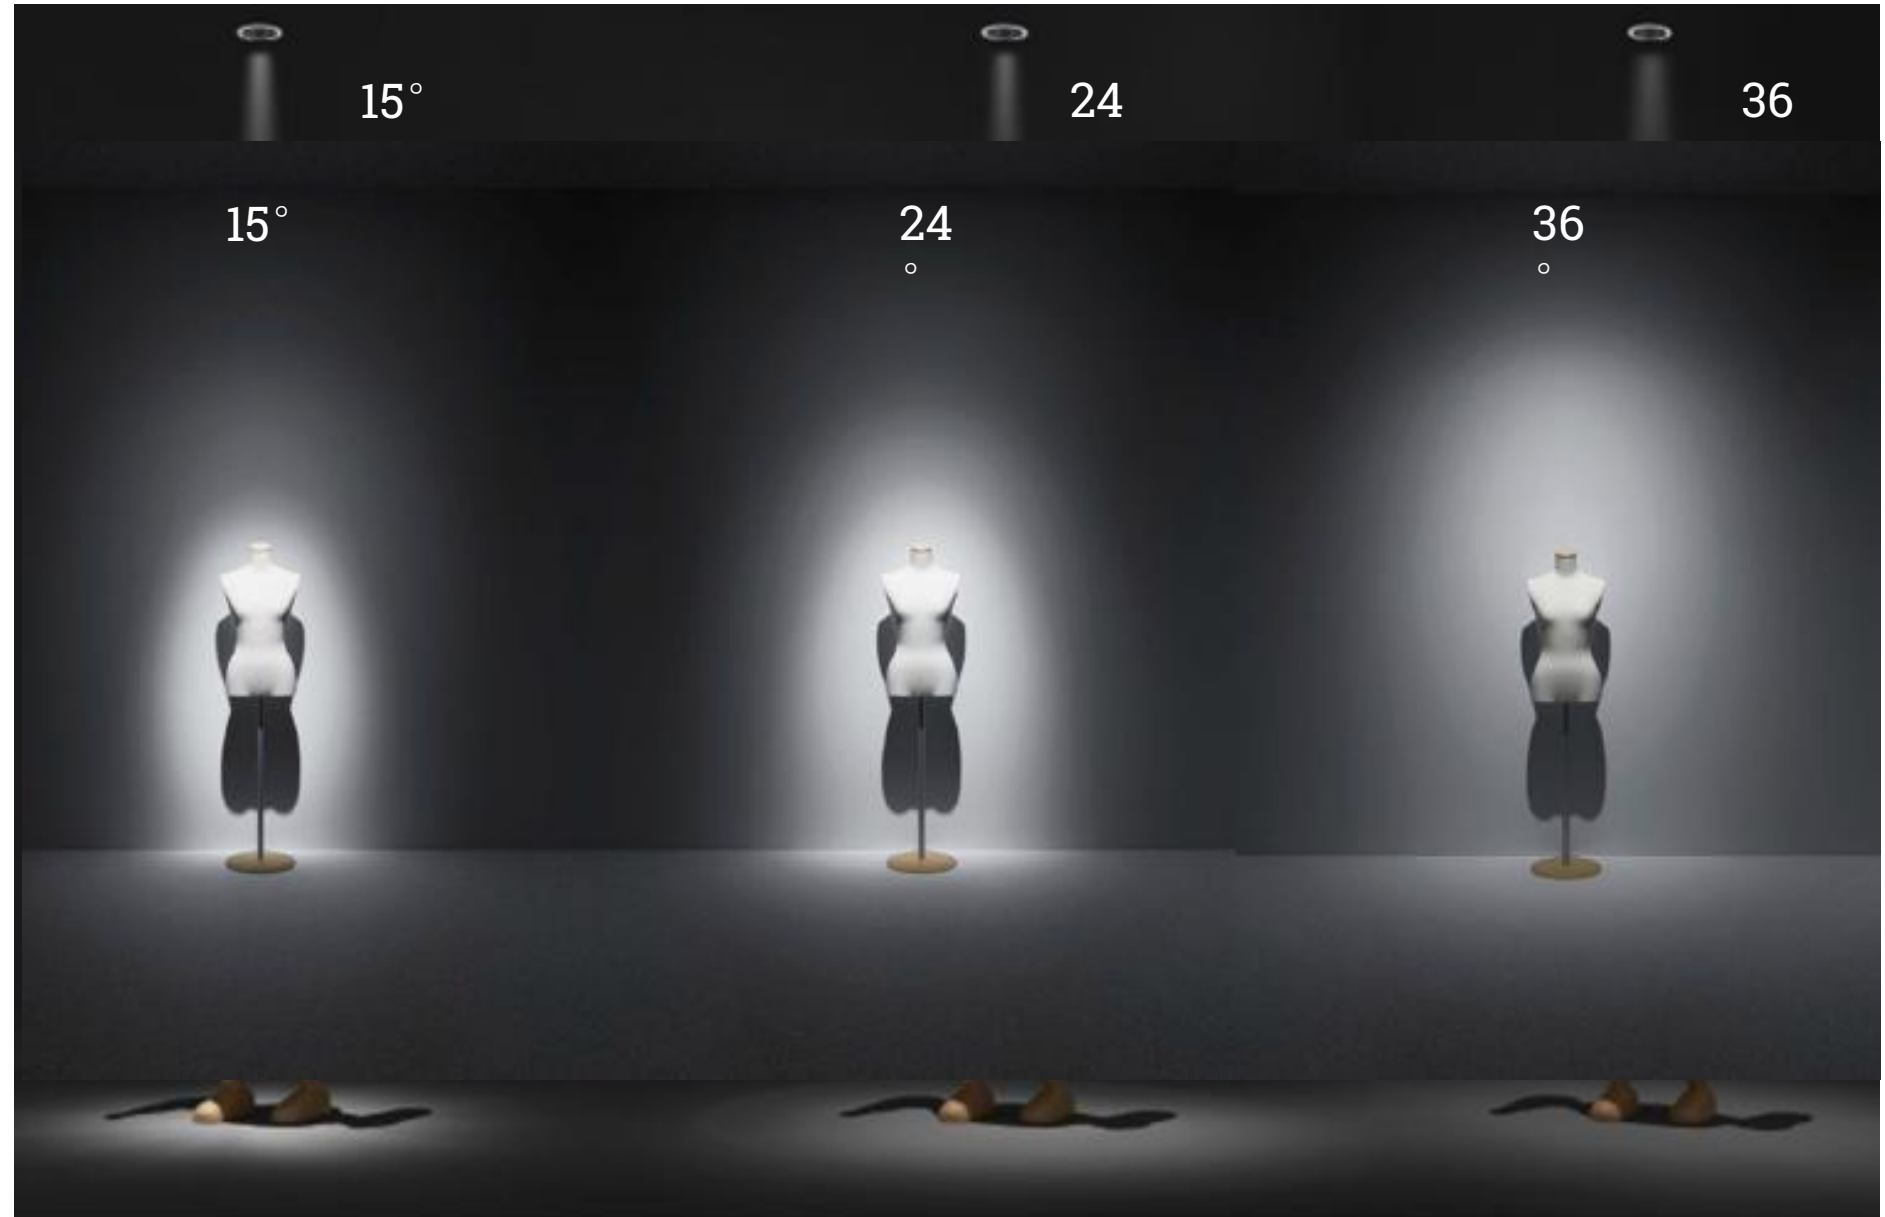

Three beam angles

15° Create a sense of art, using for small objects. For example: vases, knickknacks, etc.

24° Create a sense of ambience, using for objects of moderate volume. For example: hanging paintings, coffee tables, etc.

36° Fill light for space, using for large objects. For example: large paintings, sofas, etc.