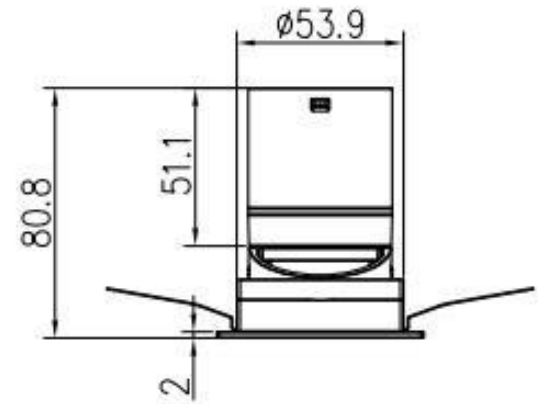

Real gold advantage

- 1. Stable chemical properties
- 2. Good ductility
- 3. High temperature resistance

Significantly improved light efficiency

Product Size 7w

Cut-out size : $\phi 55\text{mm}$
Product size : $\phi 67*\text{H}77\text{mm}$

Cut-out size : $55*55\text{mm}$
Product size : $\text{L}67*\text{W}67*\text{H}81\text{mm}$

Cut-out size : $\phi 55\text{mm}$
Product size : $\phi 78*\text{H}77\text{mm}$

Cut-out size : $55*55\text{mm}$
Product size : $\text{L}78*\text{W}78*\text{H}81\text{mm}$

Product Size 12w

Cut-out size: $\phi 75\text{mm}$
Product size: $\phi 85 \times \text{H}103\text{mm}$

Cut-out size: $75 \times 75\text{mm}$
Product size: $\text{L}85 \times \text{W}85 \times \text{H}106\text{mm}$

Cut-out size: $\phi 75\text{mm}$
Product size: $\phi 100 \times \text{H}103\text{mm}$

Cut-out size: $75 \times 75\text{mm}$
Product size: $\text{L}100 \times \text{W}100 \times \text{H}106\text{mm}$

Irradiation direction is adjustable