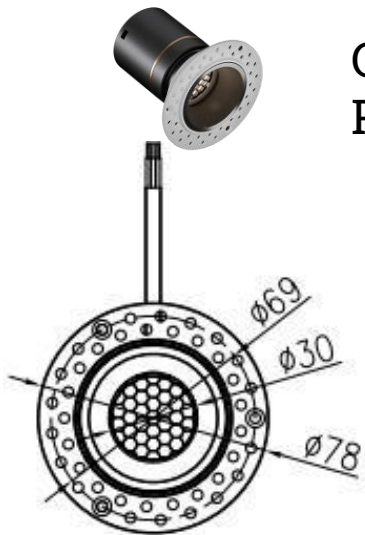

Real gold advantage

- 1. Stable chemical properties
- 2. Good ductility
- 3. High temperature resistance

Significantly improved light efficiency

Product Size 7w

Cut-out size : $\phi 55\text{mm}$
Product size : $\phi 67*\text{H}77\text{mm}$

Cut-out size : $55*55\text{mm}$
Product size : $\text{L}67*\text{W}67*\text{H}81\text{mm}$

Cut-out size : $\phi 55\text{mm}$
Product size : $\phi 78*\text{H}77\text{mm}$

Cut-out size : $55*55\text{mm}$
Product size : $\text{L}78*\text{W}78*\text{H}81\text{mm}$

Product Size 12w

Cut-out size: $\phi 75\text{mm}$
Product size: $\phi 85 \times \text{H}103\text{mm}$

Cut-out size: $75 \times 75\text{mm}$
Product size: $\text{L}85 \times \text{W}85 \times \text{H}106\text{mm}$