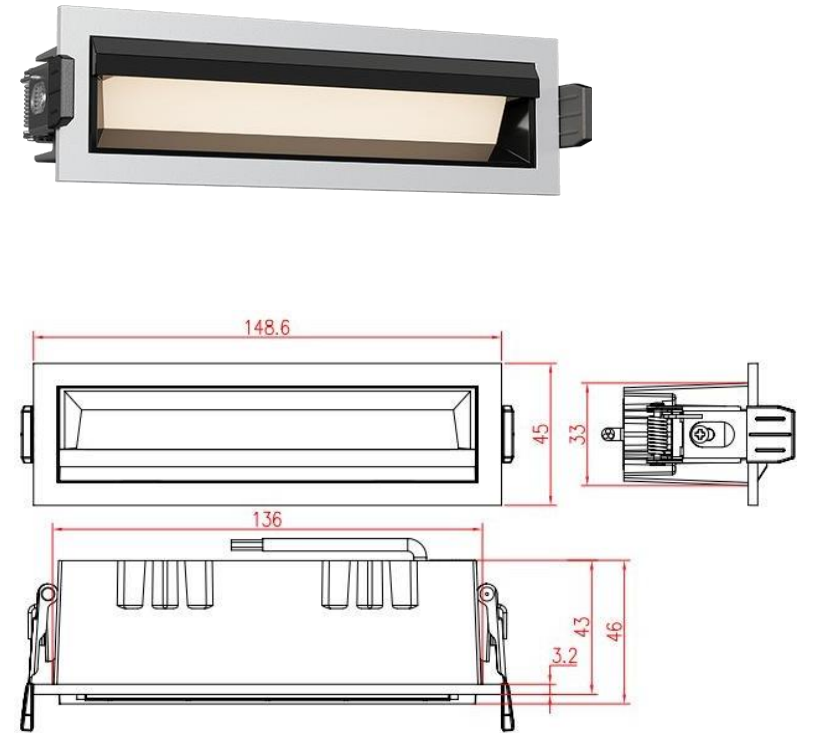

Table size 600*900*400

Pseudo-color map reference coordinates

Lighting effect

Embedded Grille Light 20w
Floor height 2800mm

Dining table size
800*2000*720mm

Table size
600*900*400

Pseudo-color map reference coordinates

Grille Light

Simpler, smaller, more beautiful

VS

Installation Picture

Installation Picture

Wall Washer Light Product size

Cut-out size: L275*W35mm
Product size: L281.5*W45*H43mm

Cut-out size: L143*W35mm
Product size: L148.6*W45*H43mm

Lighting effects

Handheld real shot

real shot on the wall

Lighting form

Product instructions

The installation distance from wall is one third of the illumination height

The distance from wall $a = h * 1/3$

Illumination height: h