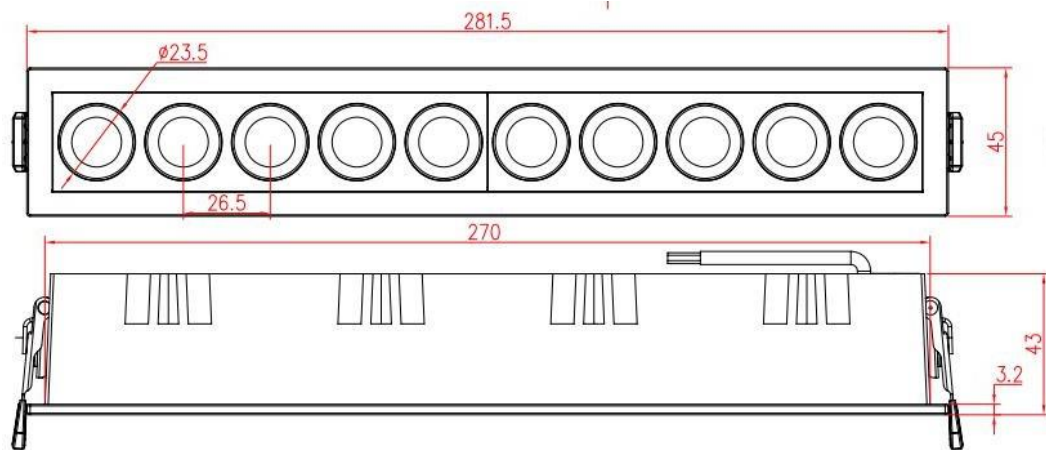

80° ultra-deep pit anti-glare | Ra > 90 high CRI | 68° wide-angle polarized wall wash | 10,000-level color temperature adjustment

Grille Light Product size

Cut-out size: L275*W35mm
Product size: L281.5*W45*H43mm