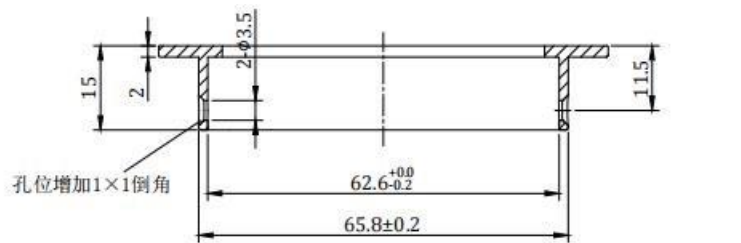

Product size: $\phi 80\text{mm} \times 43.5\text{mm}$

剖视图B-B

取消高光面和边缘倒角

Human body induction: 90° environmental induction coil to prevent false detection

The sensing range is located at a projection angle of 90° and a range of 5m, reduce false starts and losses.