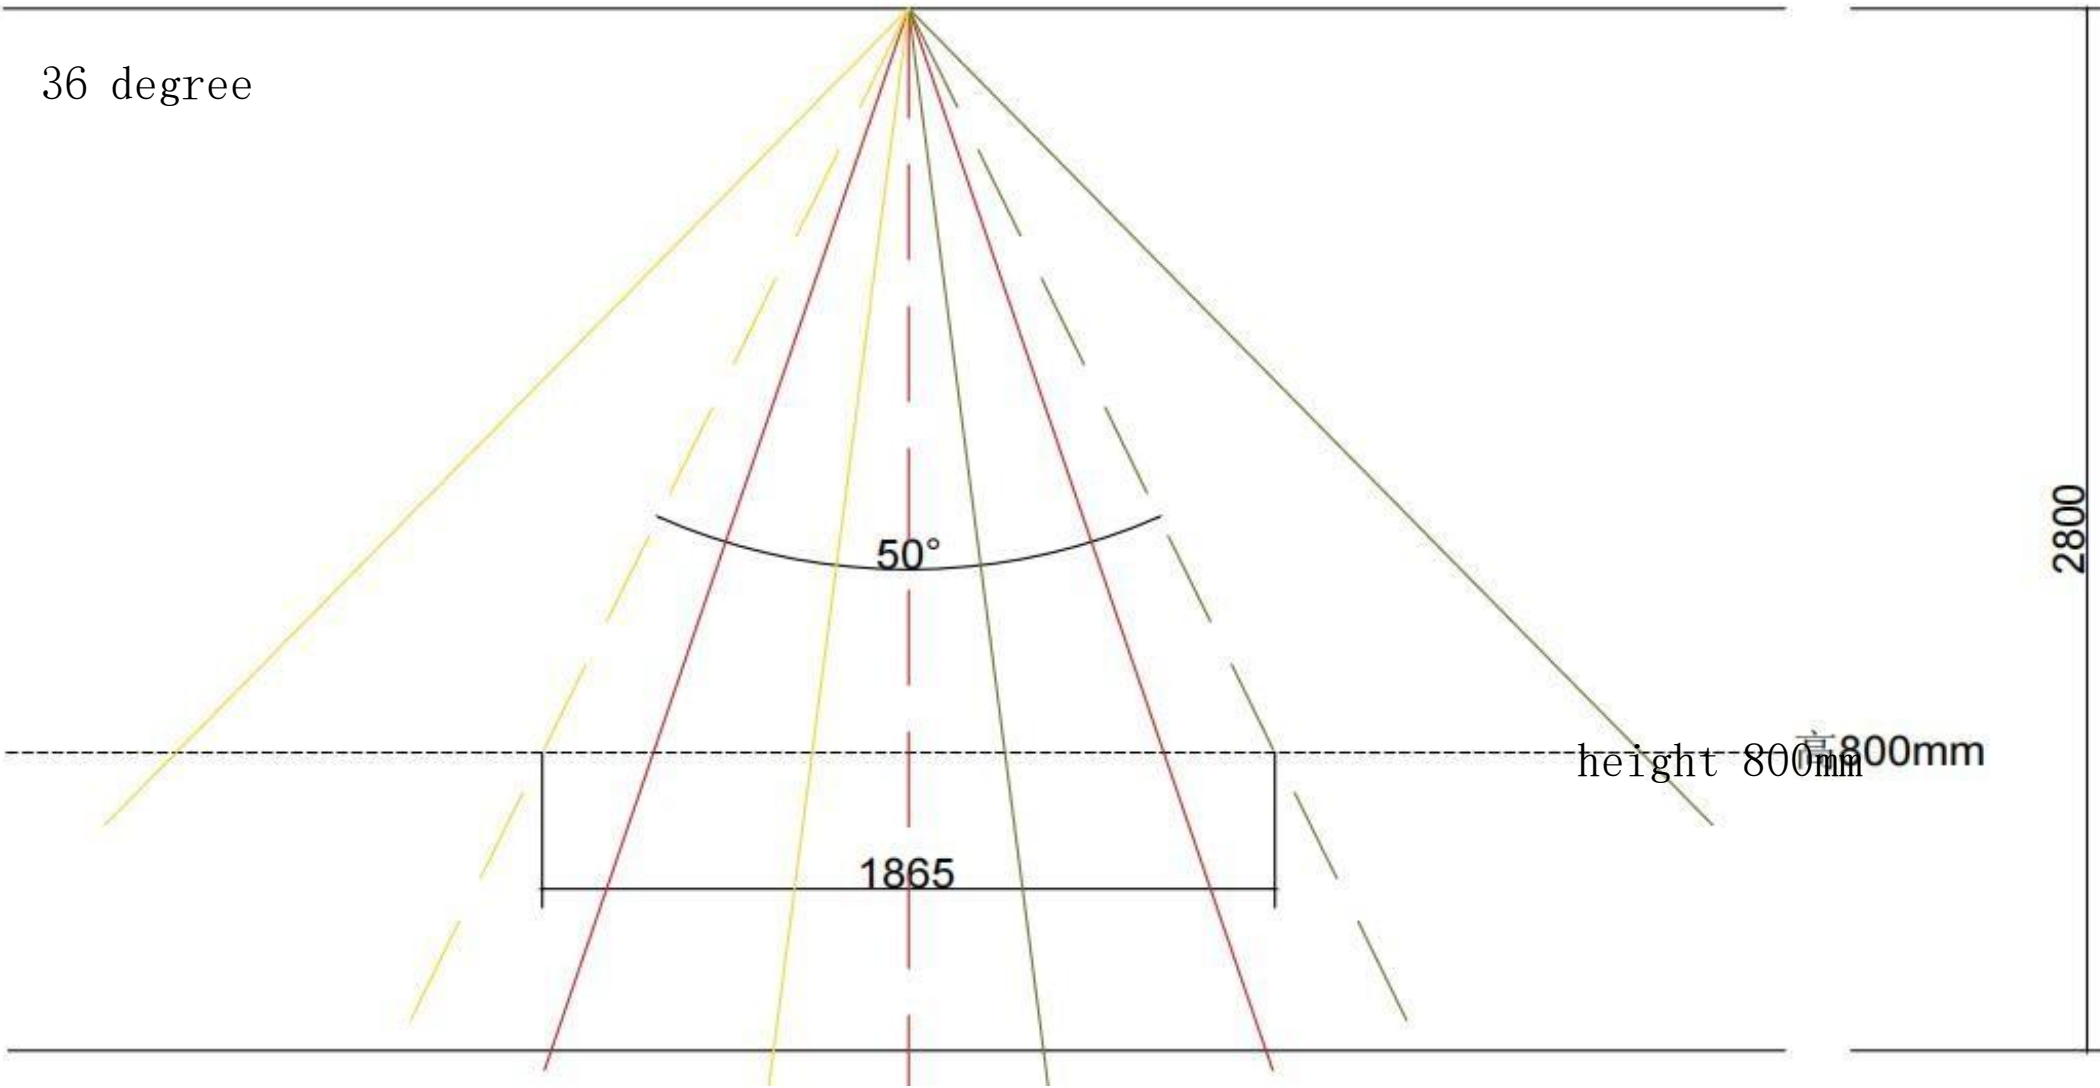

Irradiation direction is adjustable

Adjustable angle of 25 degrees, the position of the irradiated object can be deviated within 900mm