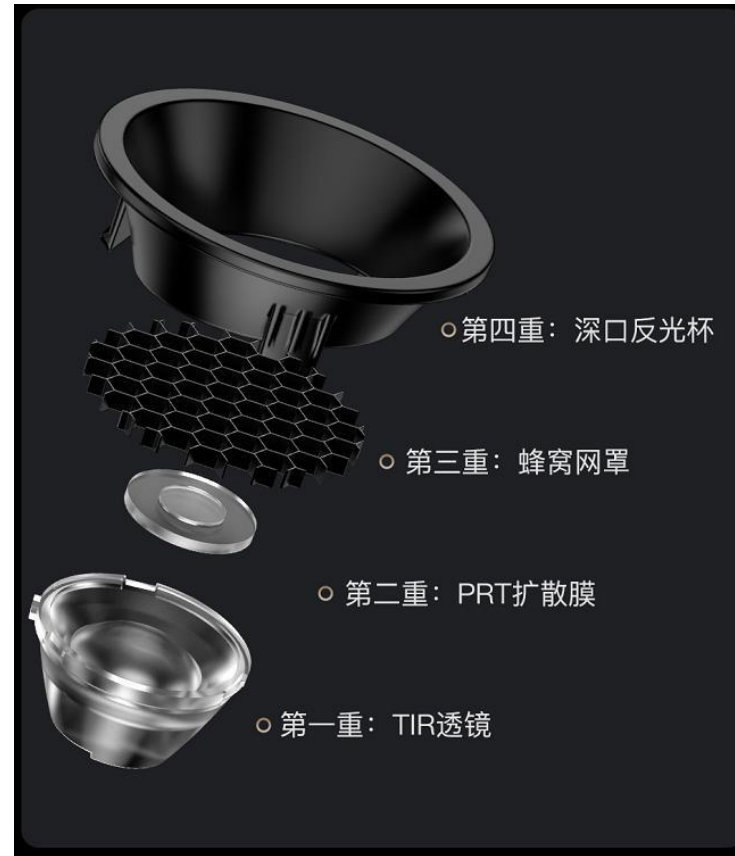

Quadruple lens, museum-level lighting experience

Quadruple filter high efficiency anti-glare UGR < 9, the lowest can reach 7.6

Part 4: Deep reflector

Part 3: Honeycomb shaped net

Part 2: PRT diffusion

membrane Part 1: TIR lens