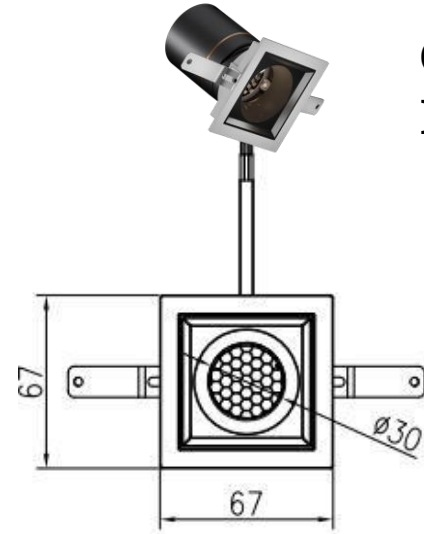

Parameter		PRO	SOPRO
Light	Power	7w 12w	7w / 12w
	Cut-out Size	55mm / 75mm	55mm / 75mm
	Height	83mm / 112mm	77m / 103mm
	Beam angle	24°36°	15°24°36°
	Frame	0.8mm	0.8mm / Rimless
	Reflector color	black	black / white
	Installation method	Embedded installation	Embedded installation/ Pre-embedded installation
	Lamp shape	Round	Round / Square
	Accessories	/	Honeycomb shading
	Body material	Conventional aluminum	High density ADC12 aluminum
Luminous flux	270lm 500lm	350lm 600lm	
Smart	Dimming	0%-100% Ten thousand grades dimming	0%-100% Ten thousand grades dimming
	Color temperature	2700k-6000k Ten thousand grades	2700k-6000k Ten thousand grades
	Protocol	zigbee, control separately	zigbee, control separately
	Control	ZigBee MixPad	ZigBee MixPad

Real gold advantage

- 1. Stable chemical properties
- 2. Good ductility
- 3. High temperature resistance

Significantly improved light efficiency

Product Size 7w

Cut-out size : $\phi 55\text{mm}$
Product size : $\phi 67*\text{H}77\text{mm}$

Cut-out size : $55*55\text{mm}$
Product size : $\text{L}67*\text{W}67*\text{H}81\text{mm}$

Cut-out size : $\phi 55\text{mm}$
Product size : $\phi 78*\text{H}77\text{mm}$

Cut-out size : $55*55\text{mm}$
Product size : $\text{L}78*\text{W}78*\text{H}81\text{mm}$