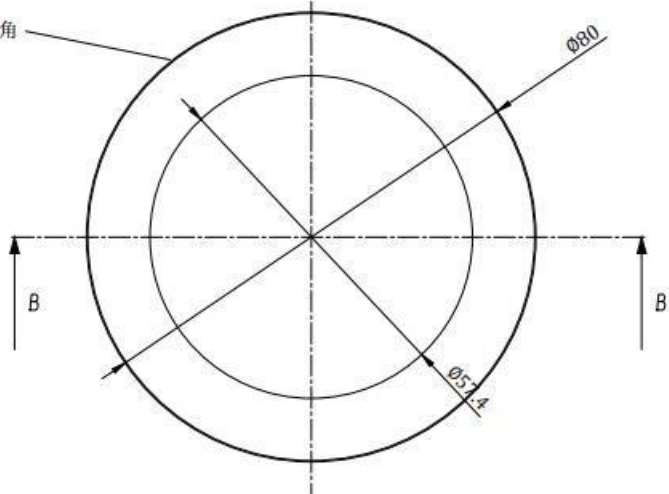

Installation Picture

05

SOPRO motion sensor downlight

Radar microwave induction | Automatic energy saving during the day |
30s delay to extinguish | Two color temperatures optional

Product size

Cut-out size: $\phi 75\text{mm}$

Product size: $\phi 80\text{mm} \times 43.5\text{mm}$

剖视图B-B

取消高光面和边缘倒角

Human body induction: 90° environmental induction coil to prevent false detection

The sensing range is located at a projection angle of 90° and a range of 5m, reduce false starts and losses.