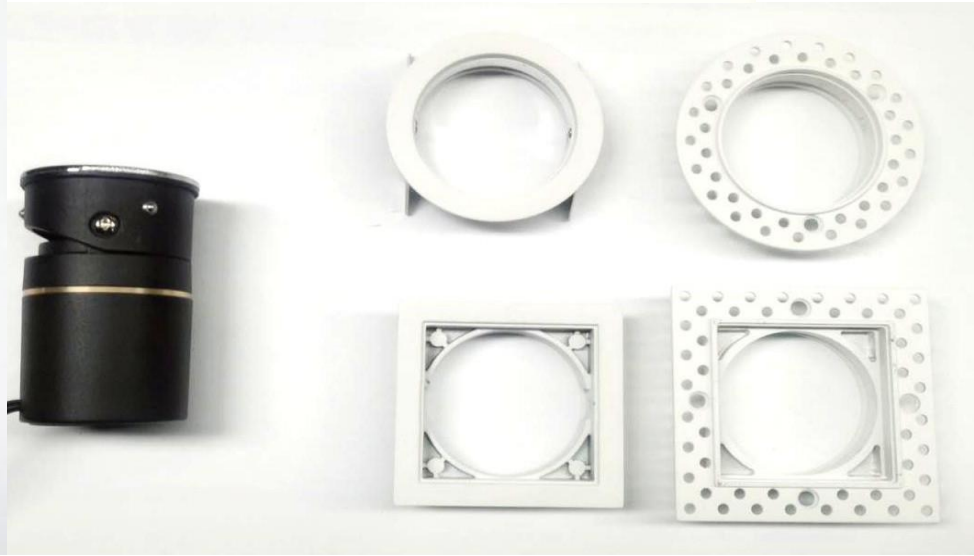

17 kinds of professional accessories

12w/7w; Round/square; frame and without frame; black/white.

black   white   black   white