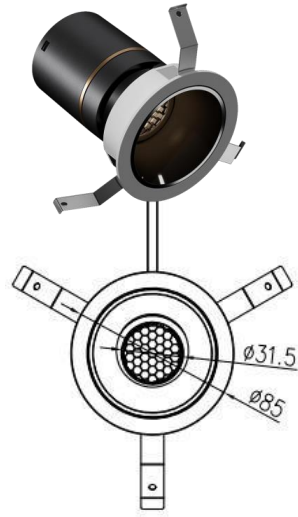

Real gold advantage

- 1. Stable chemical properties
- 2. Good ductility
- 3. High temperature resistance

Significantly improved light efficiency

Product Size 7w

Cut-out size : $\phi 55\text{mm}$
Product size : $\phi 67*\text{H}77\text{mm}$

Cut-out size : $55*55\text{mm}$
Product size : $\text{L}67*\text{W}67*\text{H}81\text{mm}$

Cut-out size : $\phi 55\text{mm}$
Product size : $\phi 78*\text{H}77\text{mm}$

Cut-out size : $55*55\text{mm}$
Product size : $\text{L}78*\text{W}78*\text{H}81\text{mm}$

Product Size 12w

Cut-out size: $\phi 75\text{mm}$
Product size: $\phi 85 \times \text{H}103\text{mm}$

Cut-out size: $75 \times 75\text{mm}$
Product size: $\text{L}85 \times \text{W}85 \times \text{H}106\text{mm}$

Cut-out size: $\phi 75\text{mm}$
Product size: $\phi 100 \times \text{H}103\text{mm}$

Cut-out size: $75 \times 75\text{mm}$
Product size: $\text{L}100 \times \text{W}100 \times \text{H}106\text{mm}$

Irradiation direction is adjustable