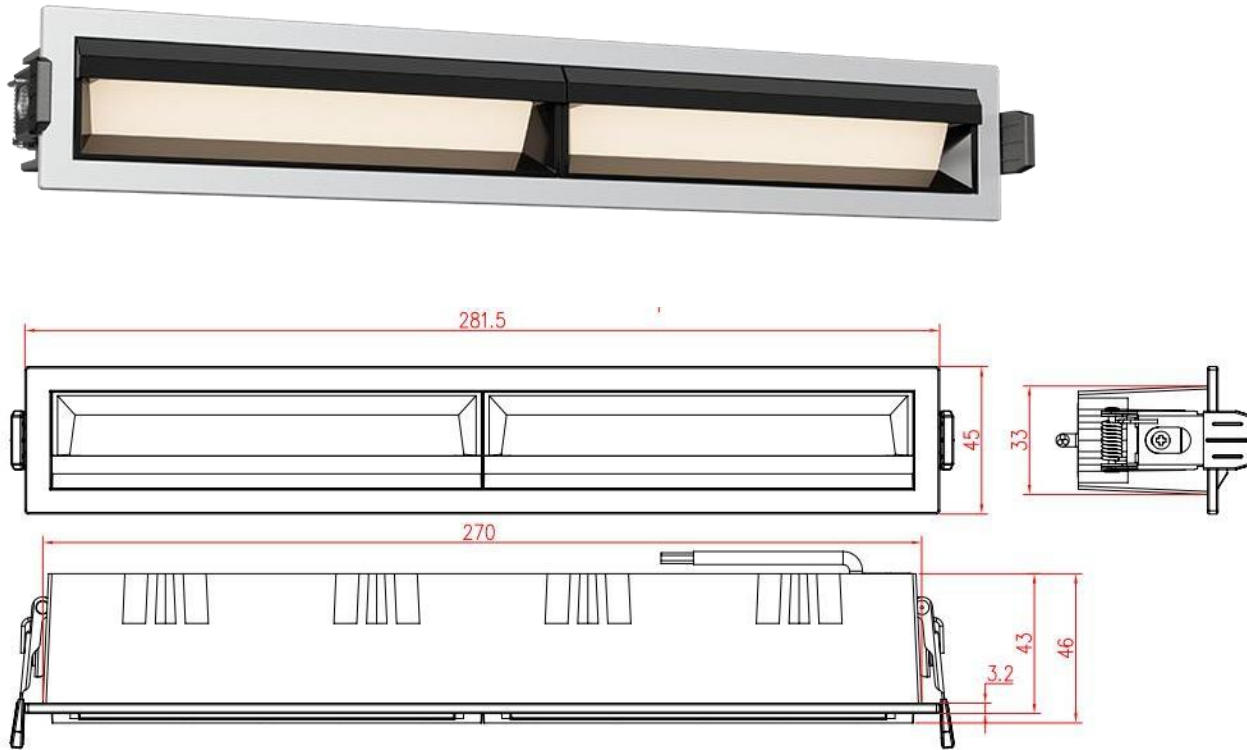

Table size 600*900*400

Pseudo-color map reference coordinates

Lighting effect

Embedded Grille Light 20w
Floor height 2800mm

Dining table size
800*2000*720mm

Table size
600*900*400

Pseudo-color map reference coordinates

Grille Light

Simpler, smaller, more beautiful

VS

Installation Picture

Installation Picture

Wall Washer Light Product size

Cut-out size: L275*W35mm
Product size: L281.5*W45*H43mm

Cut-out size: L143*W35mm
Product size: L148.6*W45*H43mm

Lighting effects

Handheld real shot

real shot on the wall

Lighting form

Product instructions

The installation distance from wall is one third of the illumination height

The distance from wall $a = h * 1/3$

Illumination height: h