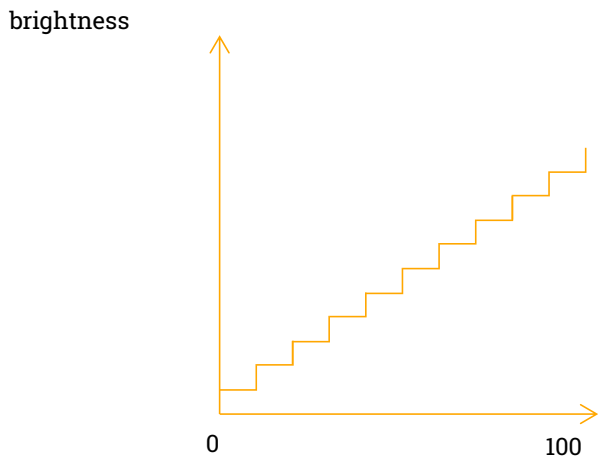

ORVIBO ten thousand level dimming

Conventional dimming technology

0%-100% ten thousand level dimming 2700k-6500k million grades

COB light source, long-life lamps

ORVIBO customized lamp beads, double color temperature uniform light mixing and pure color temperature, high brightness and long life.