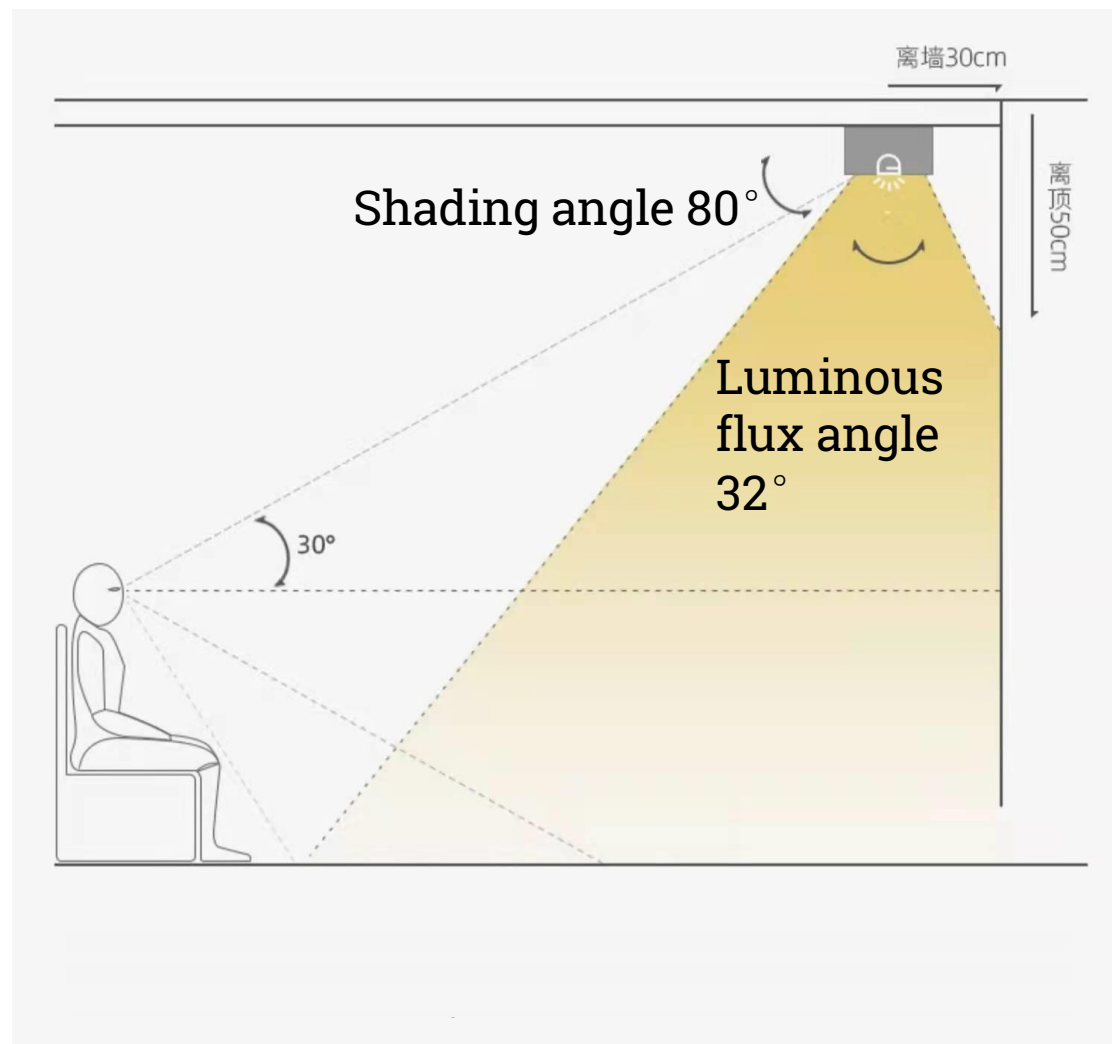

80° ultra-deep pit anti-glare | Ra > 90 high CRI | 68° wide-angle polarized wall wash | 10,000-level color temperature adjustment

Grille Light Product size

Cut-out size: L275*W35mm
Product size: L281.5*W45*H43mm

Cut-out size: L143*W35mm
Product size: L148.6*W45*H43mm

Extremely deep anti-glare

Shading angle 80° , UGR < 9

Service life 50000H

Aluminum radiator

- Thermal performance increased by 250%
- More stable one-piece PCB circuit

Table size 600*900*400

Pseudo-color map reference coordinates

Lighting effect

Embedded Grille Light 20w
Floor height 2800mm

Dining table size
800*2000*720mm

Table size
600*900*400

Pseudo-color map reference coordinates