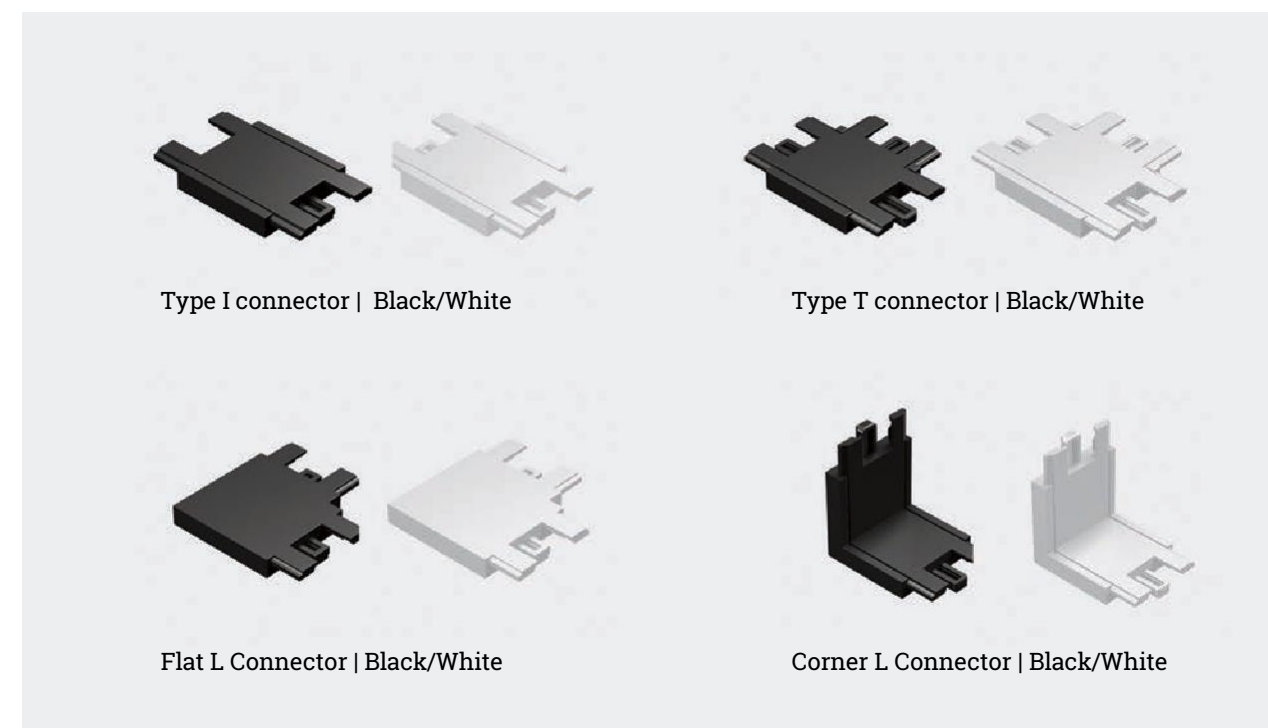

Ultra-thin intelligent magnetic attraction rail lamp accessories

Track | Connector | Magnetic Track Power

Blade Slim Track

S20 Magnetic Track Power Supply

S20 Ultra-thin Track Connector

Basic lighting, soft and versatile