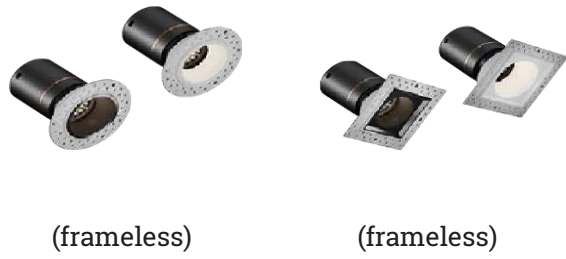

(frameless)

(frameless)

Product Size	Ring shape
φ85×H103mm φ100×H103mm	Round
L85×W85×H106mm L100×W100×H106mm	Square
Cut-out Size	Beam angle
Φ75mm	15° /24° /36°
75×75mm	15° /24° /36°
Color temperature range	Power
2700K ~ 6000K	12W
Color rendering index	Luminous flux
Ra > 90	" 600lm

Extreme Optics, Deep Anti-glare

S Series Smart Grille Light S10
(Embedded) 20W

Product Size	Beam angle
L281.5×W45×H43mm	30°
Cut-out Size	Luminous flux
L275×W35mm	" 1000lm
Color rendering index	Power
Ra > 90	20W
Color temperature range	
2700K ~ 6000K