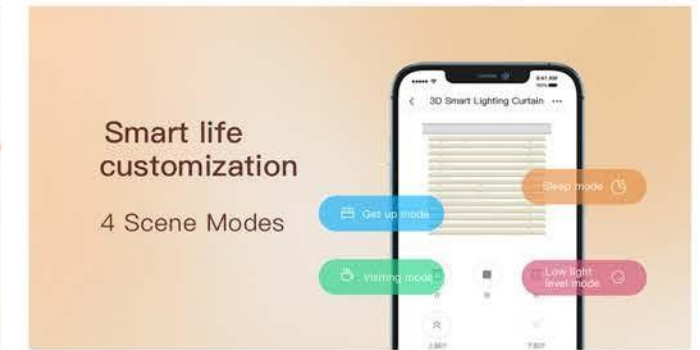

3D Smart Lighting Curtain

Vertical, Water ripple curtain | Curtain Rotation
Active fine dimming | 30dB ultimate mute

- 8:00 am-12:00 am
- 12:00 am-18:00 pm
- 18:00 pm-22:00 pm

Curtain ON

◀ || ▶