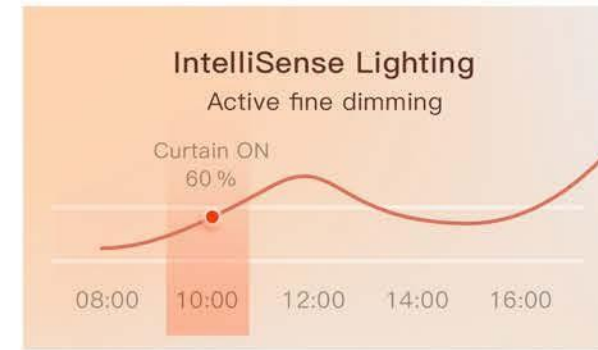

3D Smart Lighting Curtain

Vertical, Water ripple curtain | Curtain Rotation
Active fine dimming | 30dB ultimate mute

- 8:00 am-12:00 am
- 12:00 am-18:00 pm
- 18:00 pm-22:00 pm

Curtain ON

◀ || ▶