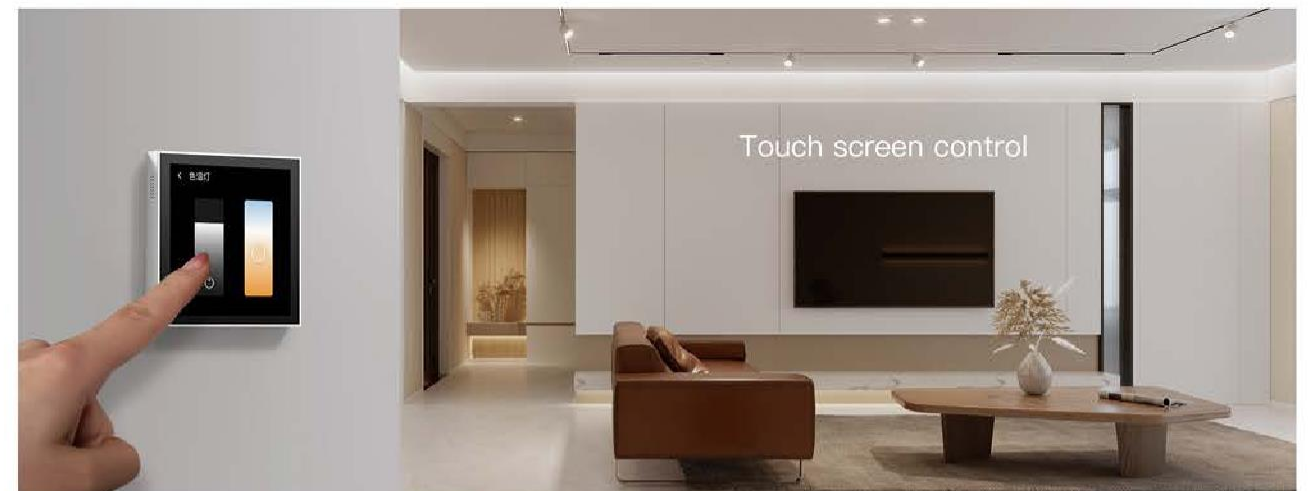

Touch screen control