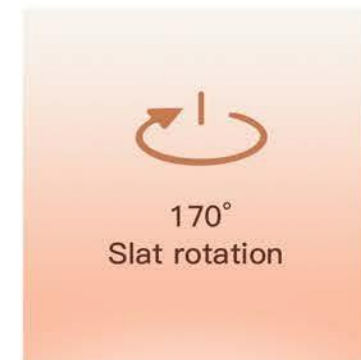

3D Smart Lighting Curtain

Vertical, Water ripple curtain | Curtain Rotation
Active fine dimming | 30dB ultimate mute

- 8:00 am-12:00 am
- 12:00 am-18:00 pm
- 18:00 pm-22:00 pm

Curtain ON

◀ || ▶