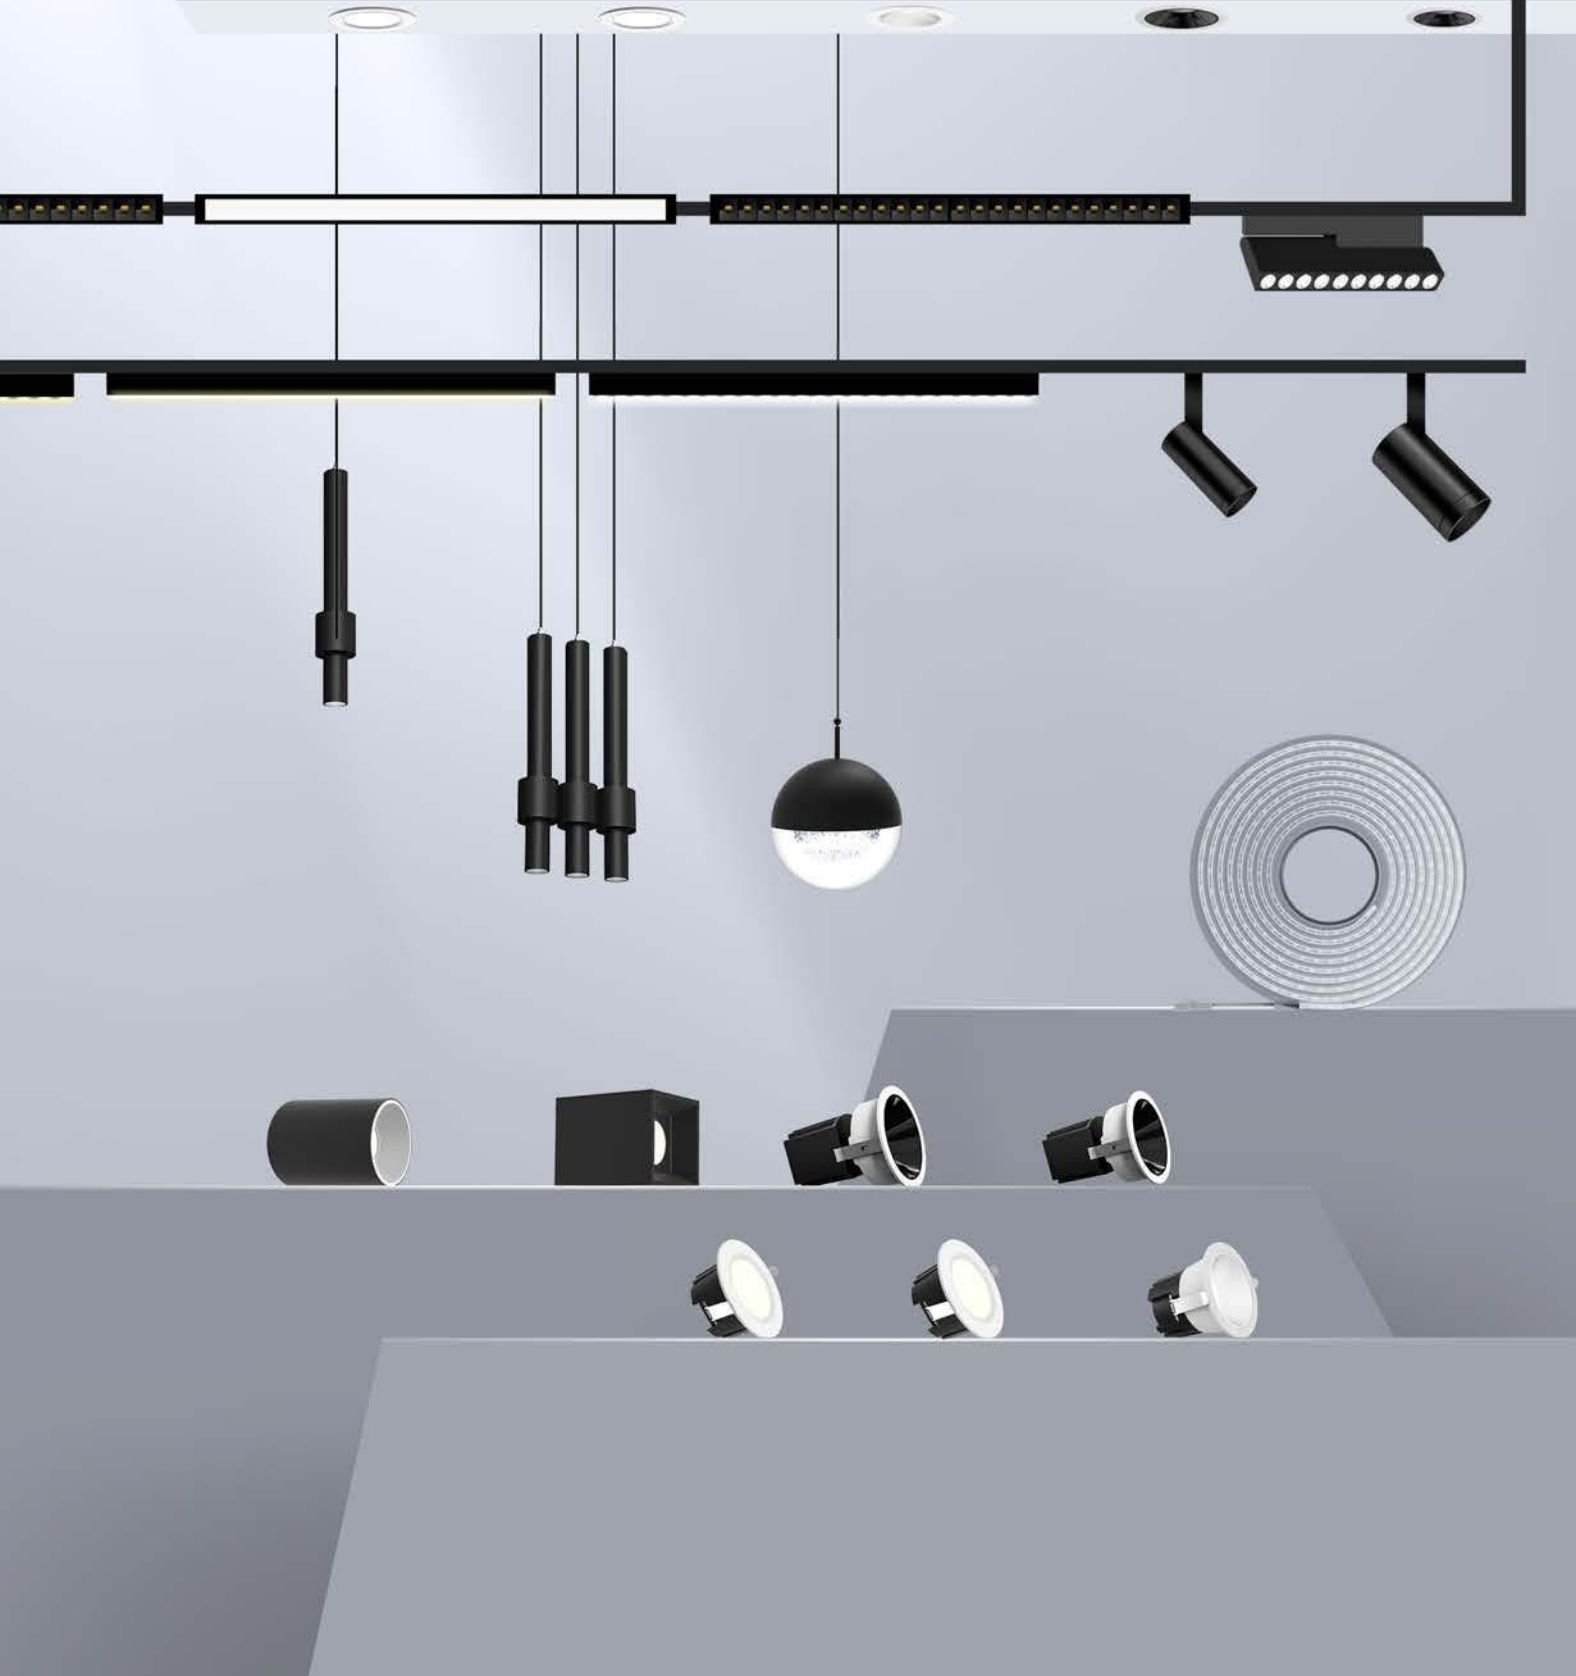

S Series

- Museum grade, high standard optical configuration
- Single lamp smart control, precise dimming