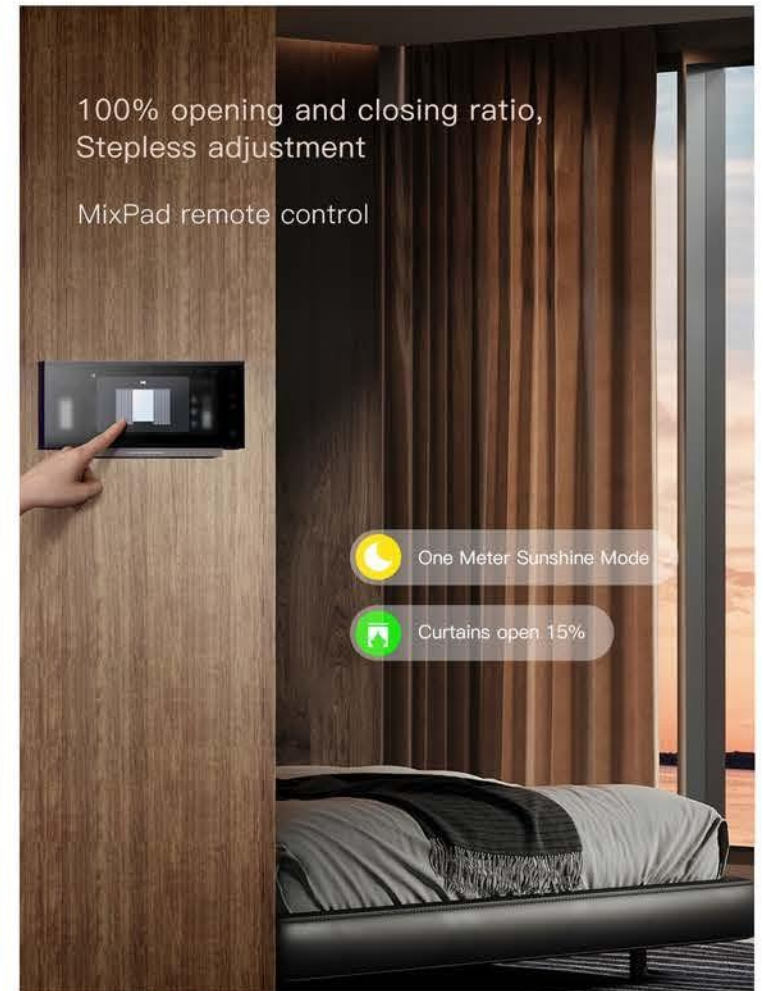

Smart Curtain Series

Afternoon mode

Curtain
Living Room

ON 91%

3D Smart Lighting Curtain

Vertical, Water ripple curtain | Curtain Rotation
Active fine dimming | 30dB ultimate mute

- 8:00 am-12:00 am
- 12:00 am-18:00 pm
- 18:00 pm-22:00 pm

Curtain ON

◀ || ▶

DB Super Mute Smart Curtain Motor

0 Carbon, Healthy & Super Quiet

Brushless motor,
extremely quiet

Opening
and closing

<28*
dB

Baby
breathing sound

32 dB

Carbon-free
is healthier.

100% opening and closing ratio,
Stepless adjustment

MixPad remote control

Thick curtains are
easy to pull

2 N.m

Rated torque

100 KG