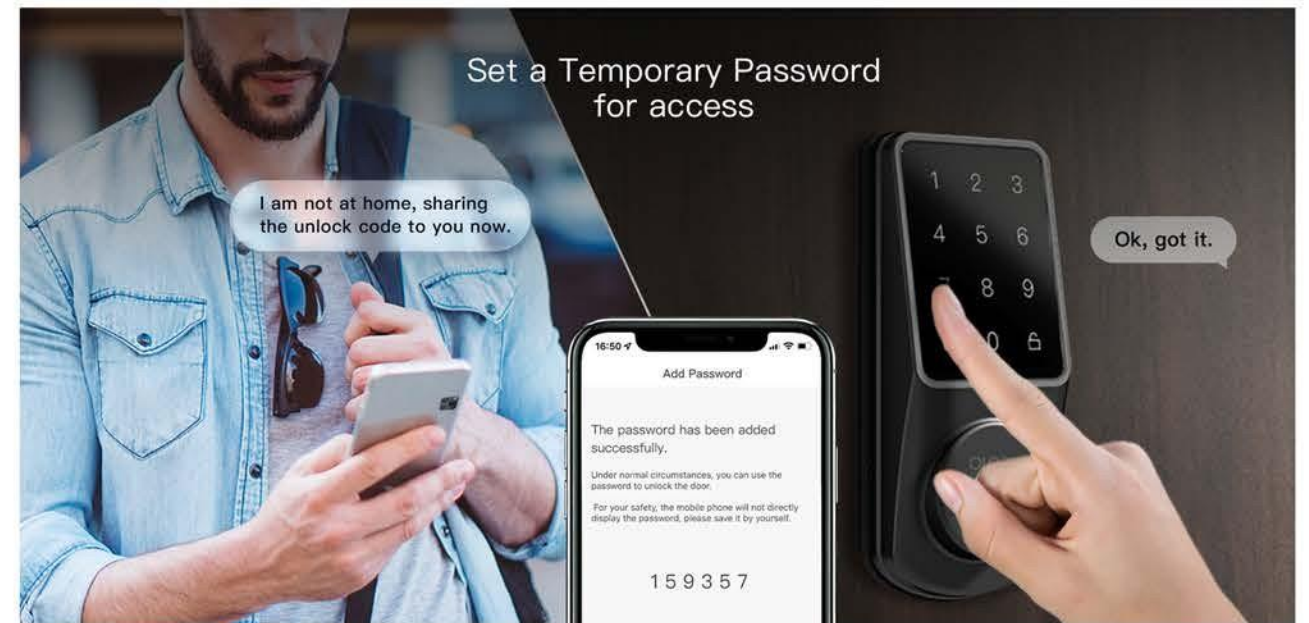

Full House Security System

Smart Security, 360° Protection

Smart lock series | Smart camera series | Smart sensor series

 Grandpa
12:45 Authorization of Remote
Temporary Password

At 2: 25, the door lock is abnormal.
Do you want to start the alarm mode?

MORE SAFE & MORE ADVANCED

ORVIBO Smart Door Lock S2

- Independent verification of smart lock cylinder
- Real gold plating armor handle
- MAX 800 long battery life
- Full house smart linkage

Technology and Art
iF International Gold Award Team 2020 New Work

More Smart And Safe

ORVIBO Smart Door Lock - C1

Extremely Safe, Extraordinary Temperament

Smart Door Lock - OLOCK

- WiFi smart door lock, small lock body, US type
- Support, password, Card unlock
- realize the linkage of the whole house smart home

Giant Eye 2K Smart Camera S1

- 2K Ultra HD Image Quality
- AI Motion Detection
- Motion Tracking and Shooting
- Cry Monitoring

High-definition picture for 355° panoramic cruise, you can see more clearly and more fully