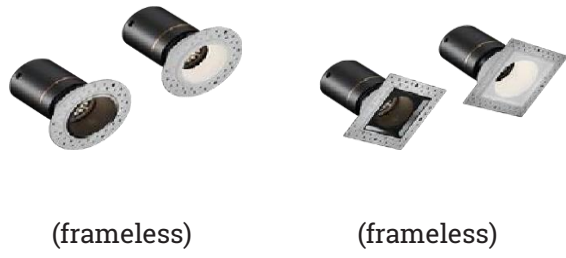

(frameless)

(frameless)

Product Size	Ring shape
φ67×H77mm	Round
L67×W67×H81mm	Square
Cut-out Size	Beam angle
Φ55mm	15° /24° /36°
55×55mm	15° /24° /36°
Color temperature range	Power
2700K ~ 6000K	7W
Color rendering index	Luminous flux
Ra > 90	" 350lm

Extreme Optics, Deep Anti-glare

S Series Smart Grille Light S10
(Embedded) 10W

Product Size	Beam angle
L148.6×W45×H43mm	30°
Cut-out Size	Luminous flux
L143×W35mm	" 500lm
Color rendering index	Power
Ra > 90	10W
Color temperature range	
2700K ~ 6000K