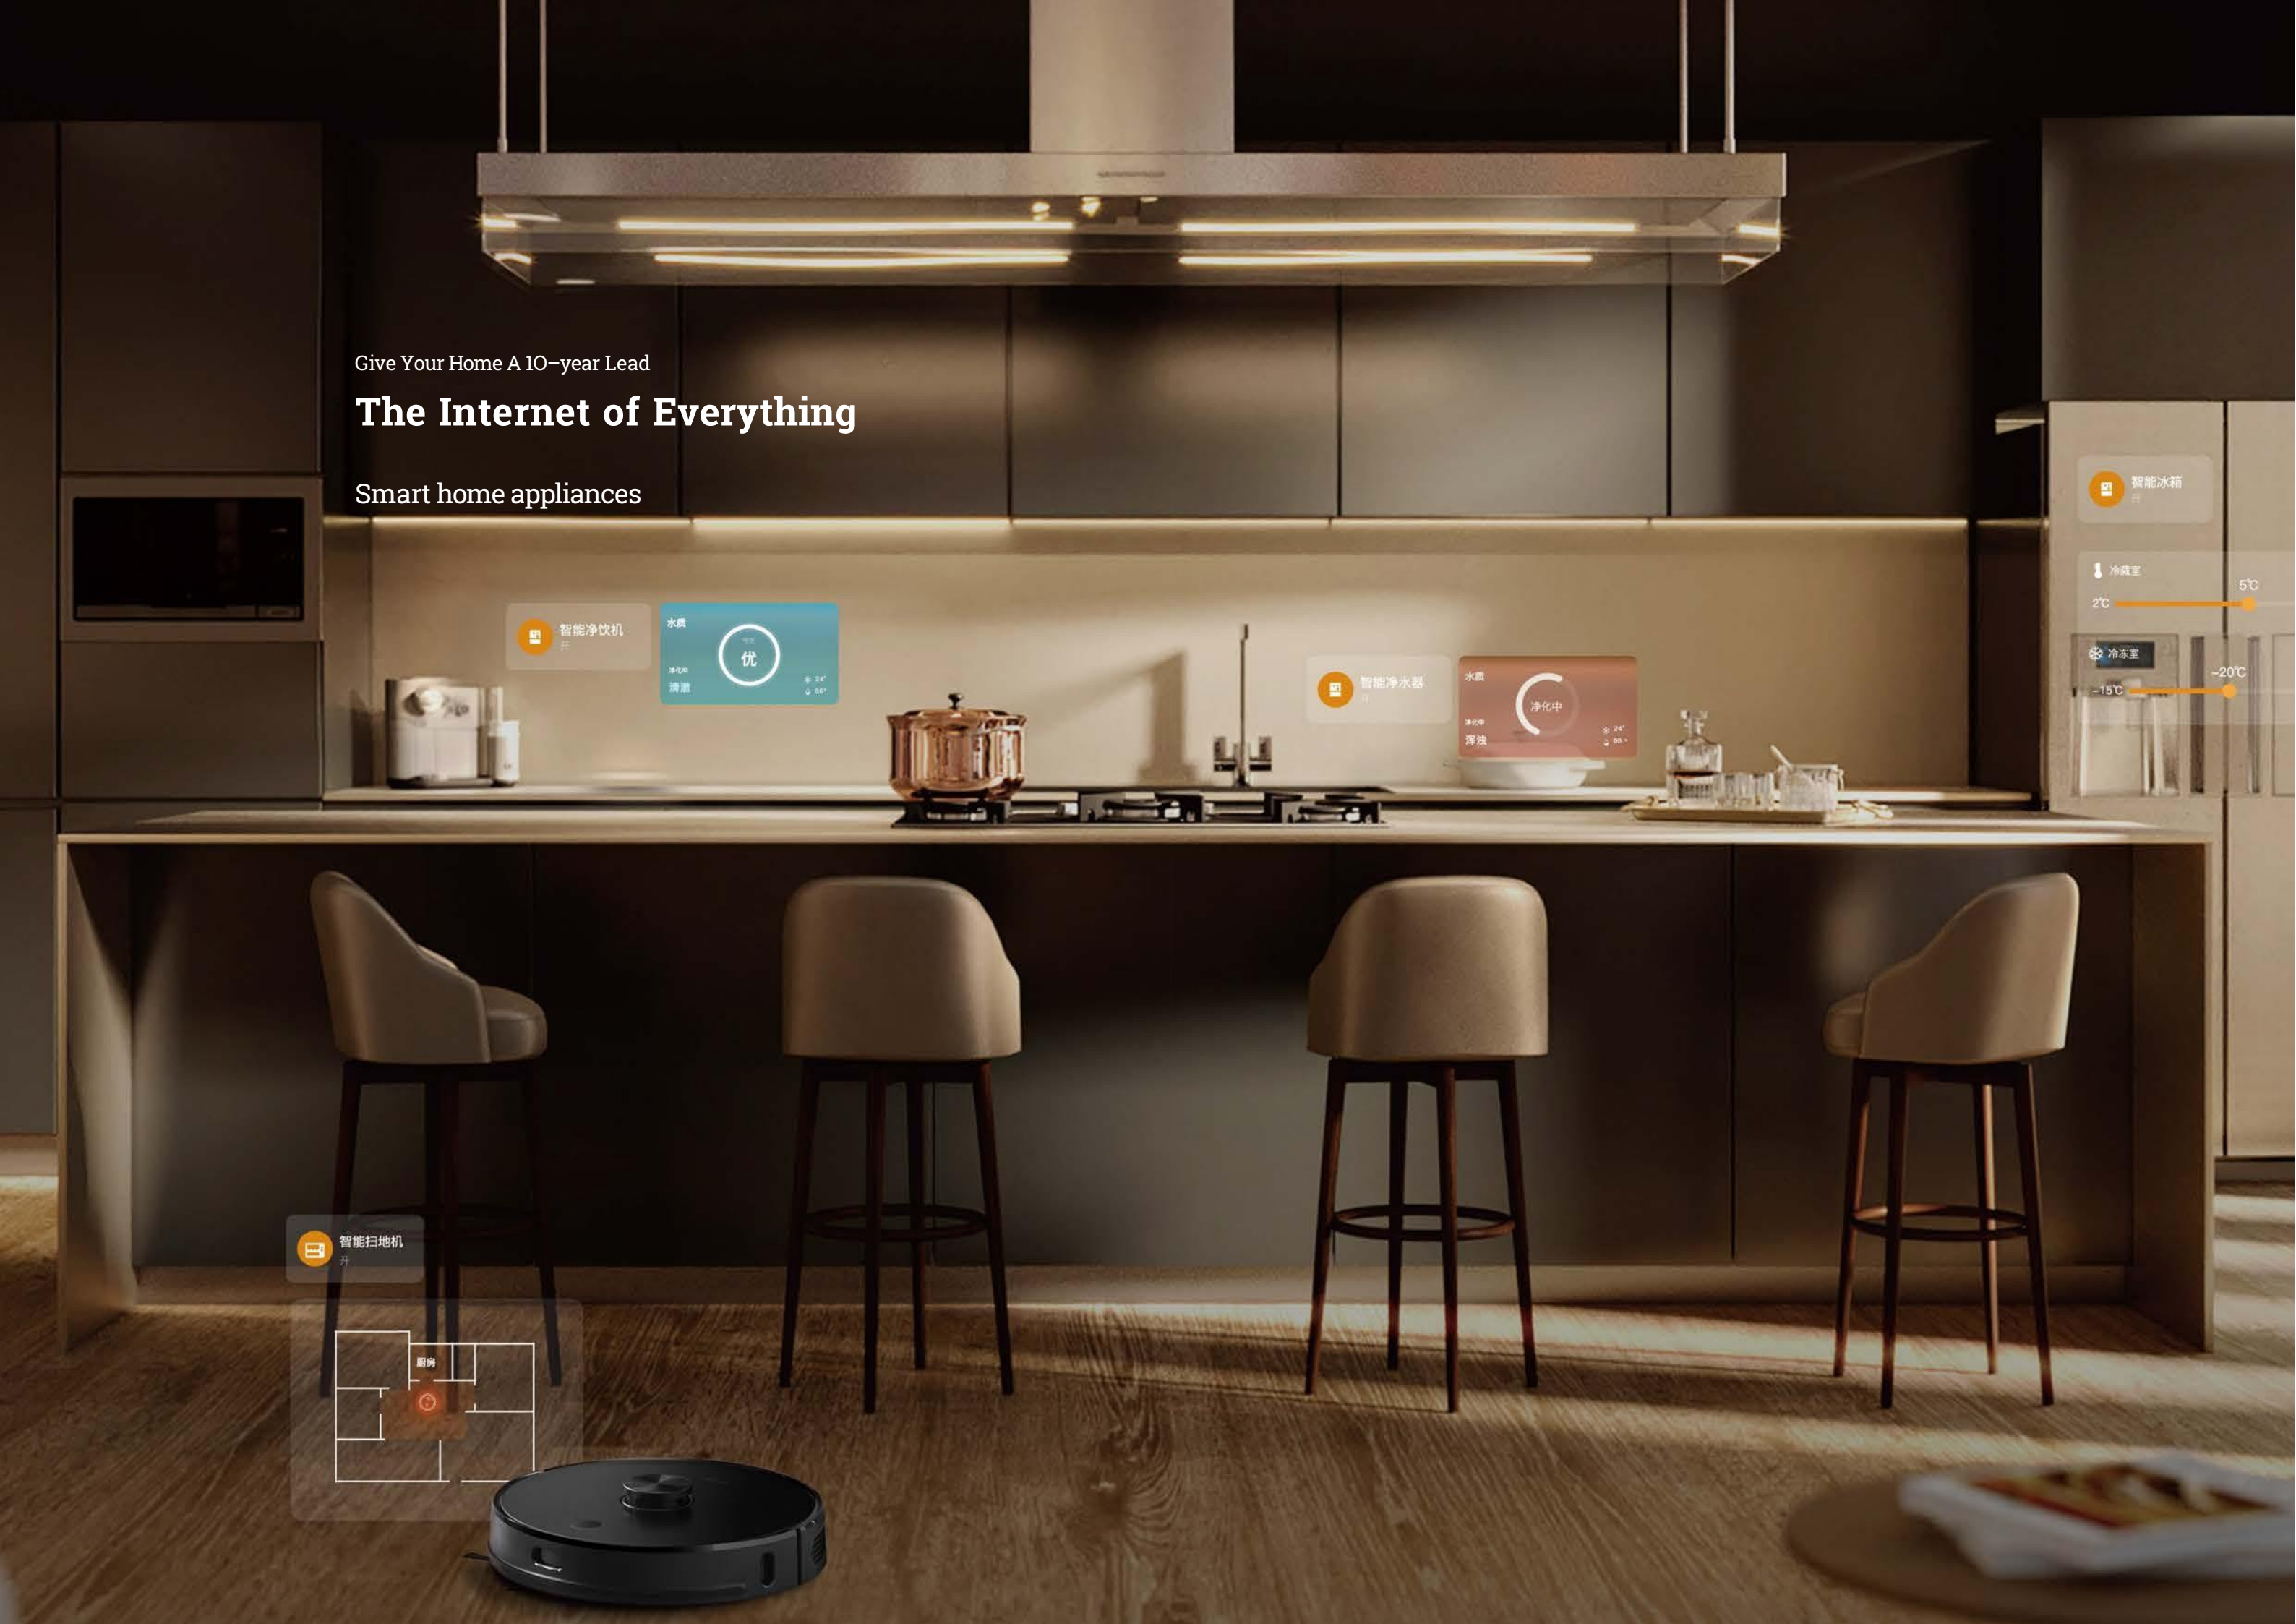

Give Your Home A 10-year Lead

The Internet of Everything

Smart home appliances

智能净饮机
水质
净化中
清澈
优
24°
88%

智能净水器
水质
净化中
浑浊
24°
88%

智能冰箱
冷藏室 5°C
2°C
冷冻室 -20°C
-15°C

智能扫地机
厨房
扫地机