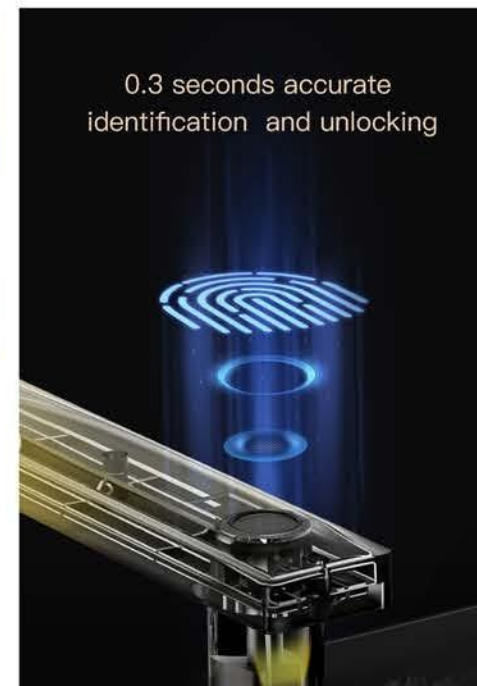

MORE SAFE & MORE ADVANCED

ORVIBO Smart Door Lock S2

- Independent verification of smart lock cylinder
- Real gold plating armor handle
- MAX 800 long battery life
- Full house smart linkage

Technology and Art
iF International Gold Award Team 2020 New Work

More Smart And Safe

ORVIBO Smart Door Lock - C1

Extremely Safe, Extraordinary Temperament

Smart Door Lock - OLOCK

- WiFi smart door lock, small lock body, US type
- Support, password, Card unlock
- realize the linkage of the whole house smart home

Giant Eye 2K Smart Camera S1

- 2K Ultra HD Image Quality
- AI Motion Detection
- Motion Tracking and Shooting
- Cry Monitoring

High-definition picture for 355° panoramic cruise, you can see more clearly and more fully