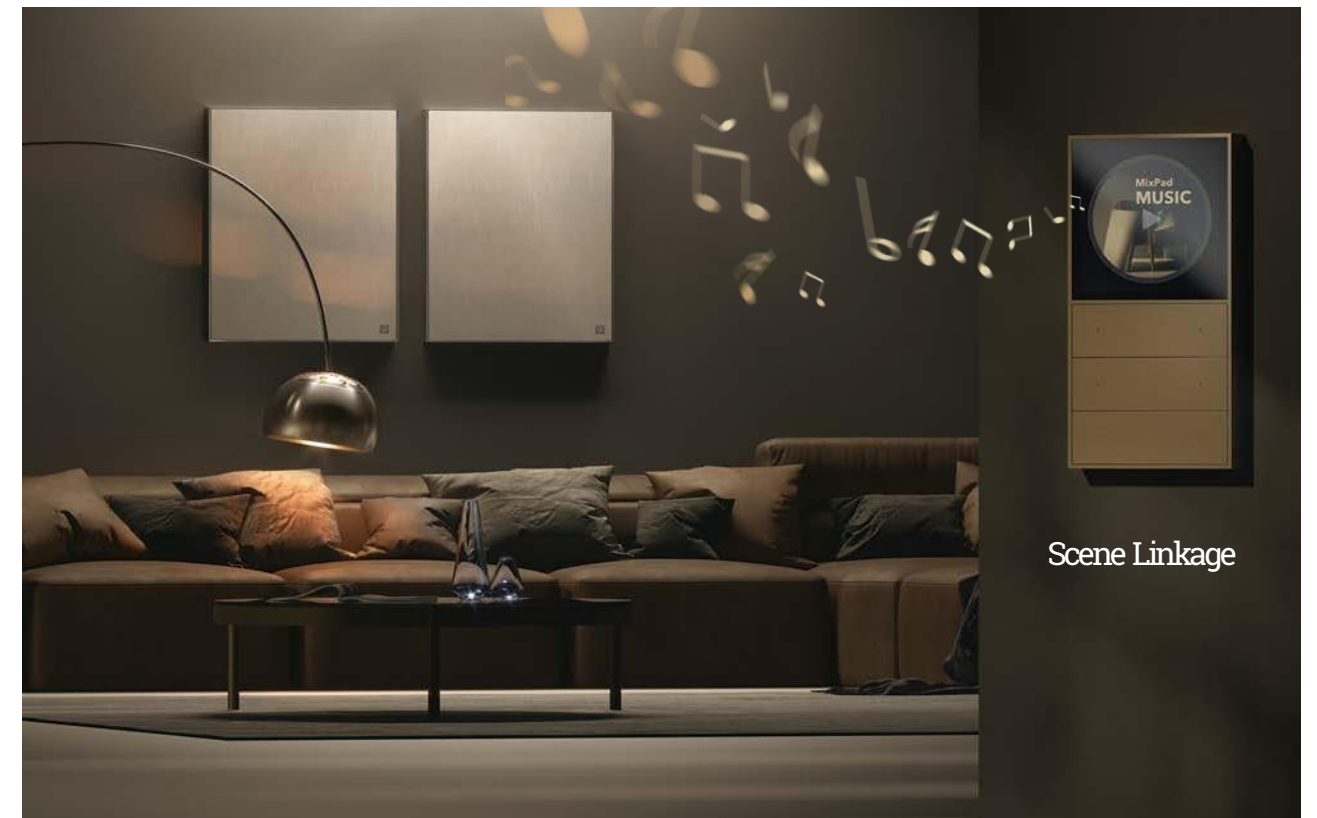

The Perfect Combination of Aesthetics and Technology

MixPad S Super Smart Panel

Flagship Version

- Subvert the traditional smart switch
- AI voice and APP multi-dimensional interaction
- Cooler home experience
- Ready to use without modification