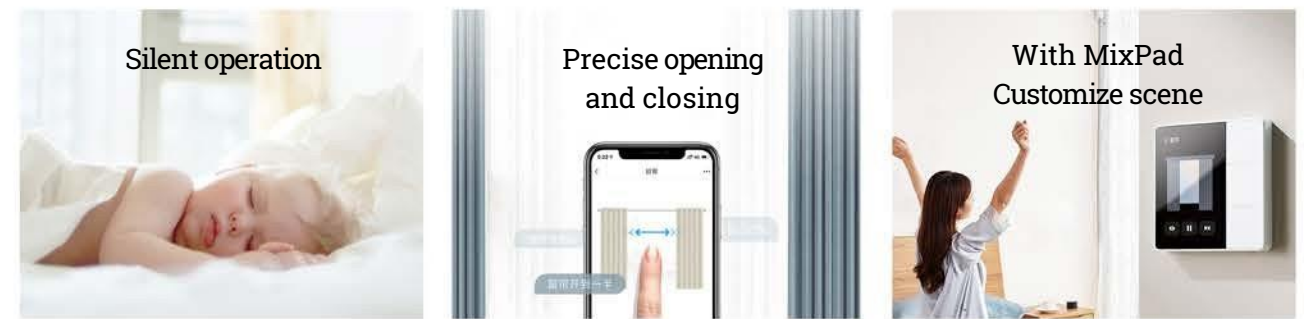

Weight capacity

Good products for young people at home. Your curtains will "listen" from now on

Smart Curtain Wiring Free Version

- One key control
- Support Voice, APP remote control
- Gentle and not disturbing
- Intelligent scene linkage

Included products:
curtain motor, running track,
remote control, lithium battery

Industry innovation masterpiece, pioneer of high-end smart curtains

Super Mute Smart Curtain ZigBee Type

- One-button control design
- Magnesium-aluminum alloy integral molding
- Imported motor with strong torque
- Support voice, APP and other intelligent control