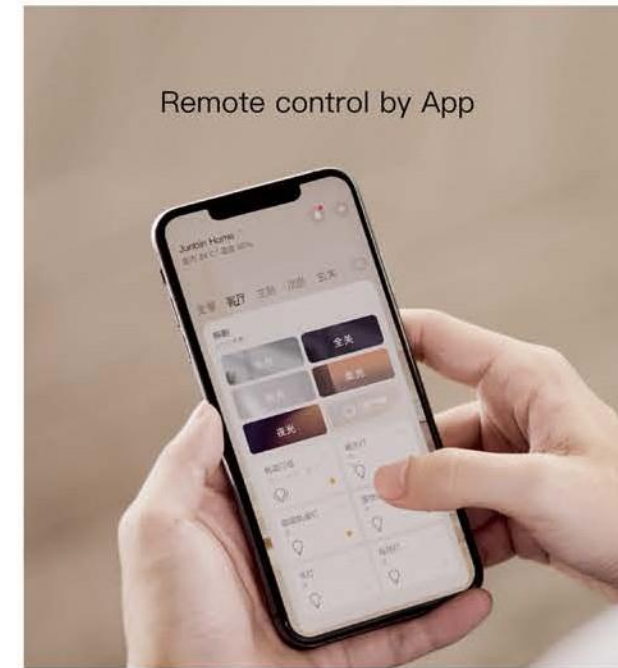

Grey

Gold

White