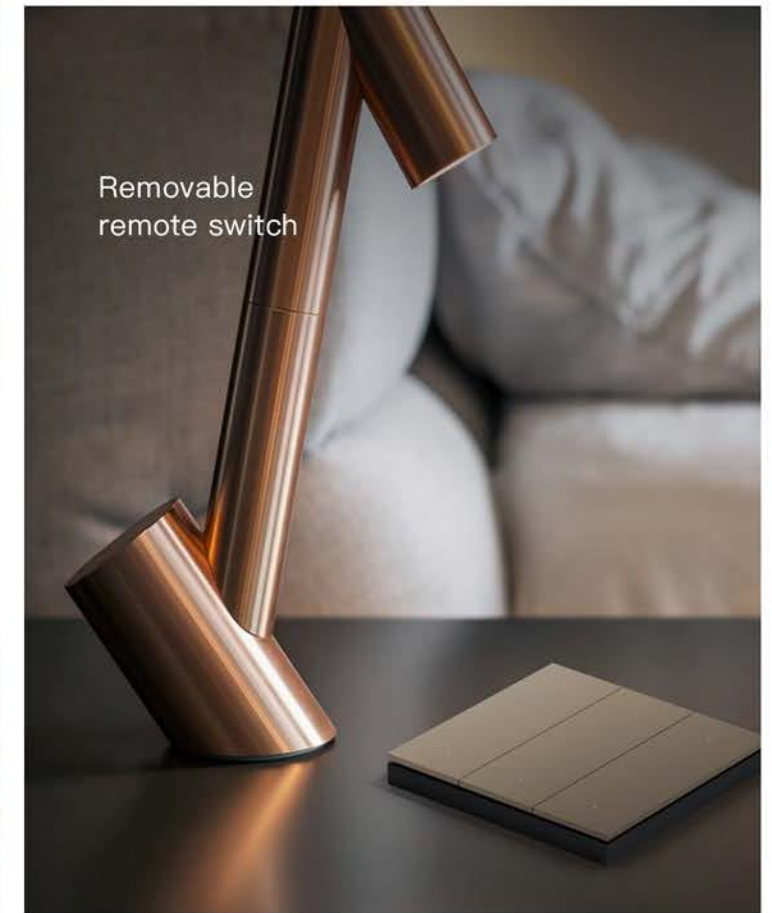

reddot award 2020
winner

Free definition, intelligent life within reach.

MixSwitch Super Smart Switch

- One-key switch control the whole house lights
- Three colors optional
- Intelligent control of multiple devices
- RelayPro-Tech™ patented technology, durable

Gold									
White									
Grey									
	1 Gang	2 Gang	3 Gang	Five-hole socket	Battery version	16A 1 Gang	Five-hole fast charge	Five holes 1 Gang	Emergency button