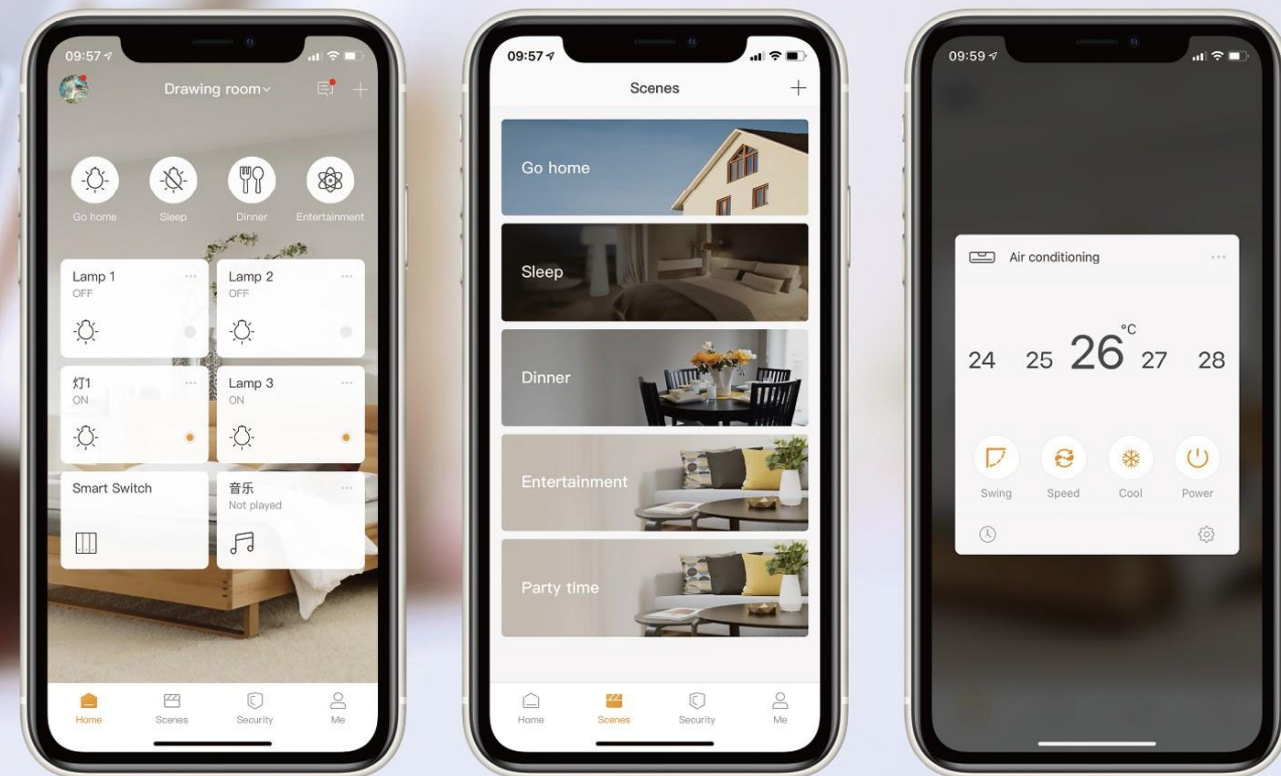

ORVIBO Home