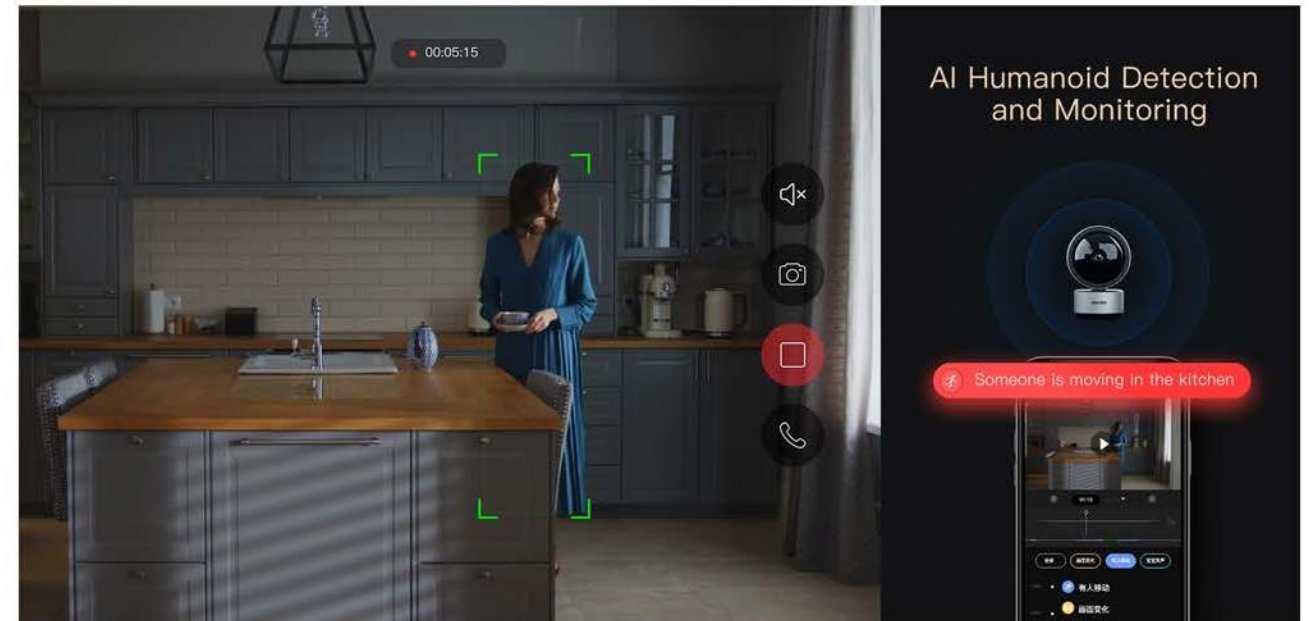

MORE SAFE & MORE ADVANCED

ORVIBO Smart Door Lock S2

- Independent verification of smart lock cylinder
- Real gold plating armor handle
- MAX 800 long battery life
- Full house smart linkage

Technology and Art
iF International Gold Award Team 2020 New Work

More Smart And Safe

ORVIBO Smart Door Lock - C1

Extremely Safe, Extraordinary Temperament

Smart Door Lock - OLOCK

- WiFi smart door lock, small lock body, US type
- Support, password, Card unlock
- realize the linkage of the whole house smart home

Giant Eye 2K Smart Camera S1

- 2K Ultra HD Image Quality
- AI Motion Detection
- Motion Tracking and Shooting
- Cry Monitoring

High-definition picture for 355° panoramic cruise, you can see more clearly and more fully

Smart Camera

- 1080P full HD wide-angle image quality
- Large and wide-angle double rotating platform, no dead angle stereo monitoring
- Large cloud storage, 7 days of video can be viewed back
- Two-way intercom as smooth as a phone call