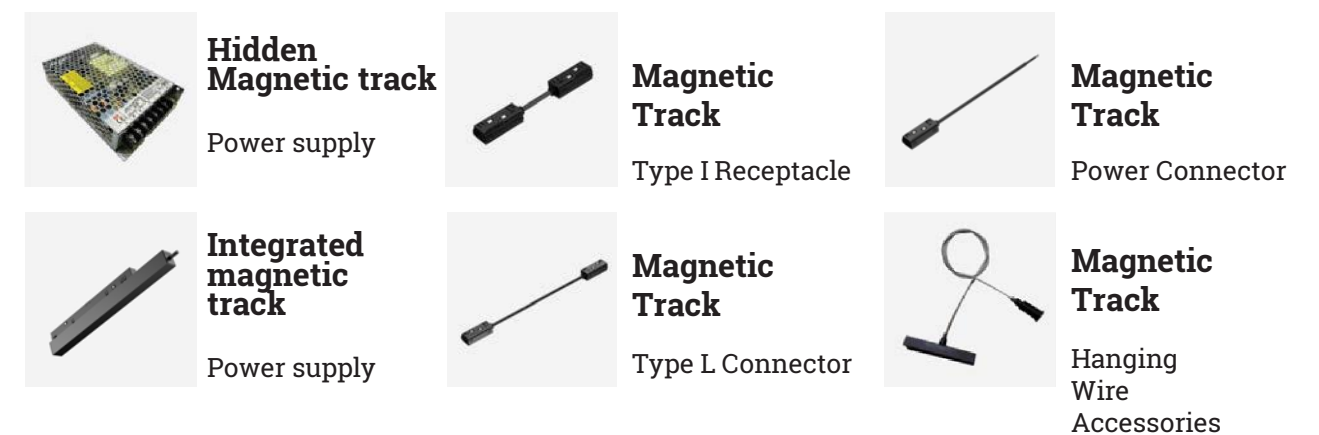

Embedded Magnetic Track Accessories

1m | 2m

Inside corner

Flat corner

Outside corner

No Need for Slotting, Simple Installation

Surface Mounted Magnetic Track Accessories

1m | 2m

Inside corner

Flat corner

Outside corner

No Need for Grooving, Release Layer Height

Ultra-thin surface mounted magnetic track

1m | 2m

Flat corner

Inside corner