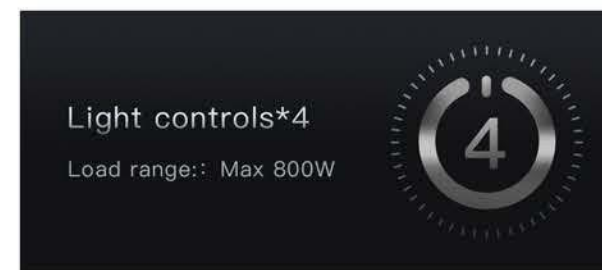

MixSwitch Bach

Bach Series Smart Switch

3-inch IPS high-definition touch screen | Support Max800W light control
Modular townhouse design | Customizable color and button names