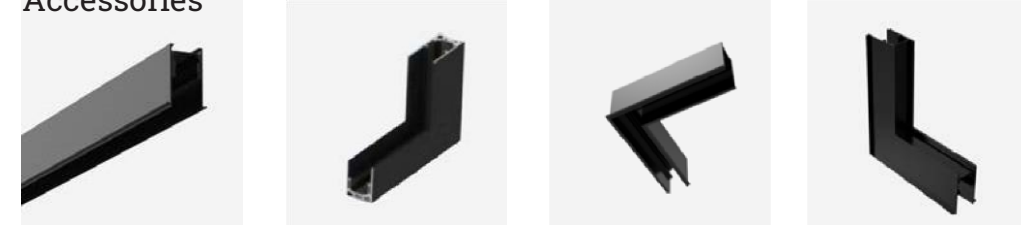

Embedded Magnetic Track Accessories

1m | 2m

Inside corner

Flat corner

Outside corner

No Need for Slotting, Simple Installation

Surface Mounted Magnetic Track Accessories

1m | 2m