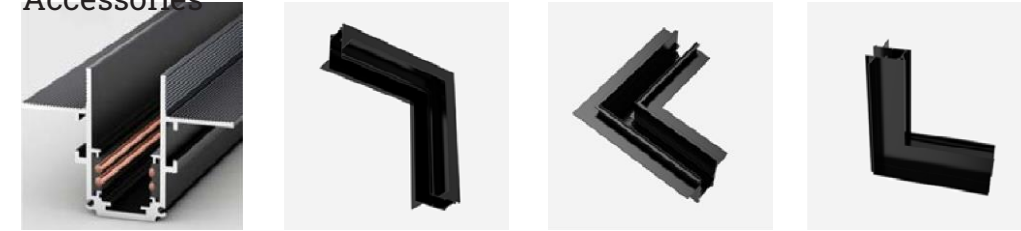

Embedded Magnetic Track Accessories

1m | 2m

Inside corner

Flat corner

Outside corner

No Need for Slotting, Simple Installation

Surface Mounted Magnetic Track Accessories

1m | 2m