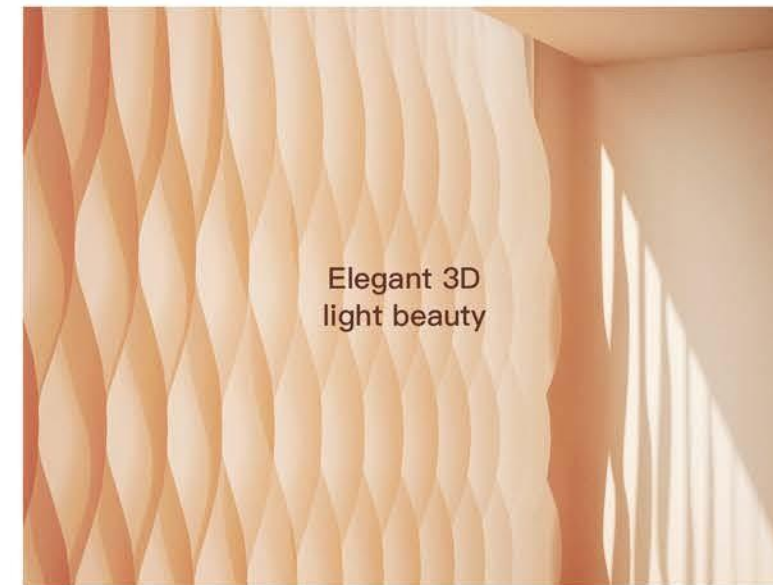

3D Smart Lighting Curtain

Vertical, Water ripple curtain | Curtain Rotation
Active fine dimming | 30dB ultimate mute

- 8:00 am-12:00 am
- 12:00 am-18:00 pm
- 18:00 pm-22:00 pm

Curtain ON

◀ || ▶