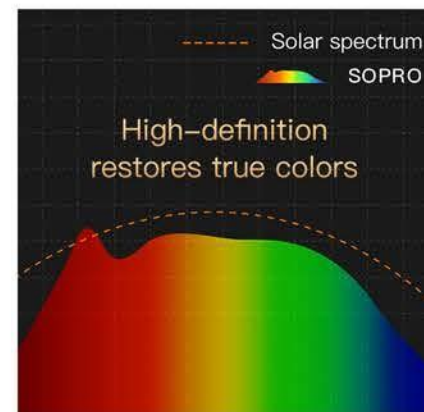

S Series Smart Spotlight S10

10,000-level color temperature control

Real gold conductive anti-oxidation

Solar spectrum
SOPRO

High-definition restores true colors

Four layers of anti-glare
Enjoy eye protection

Extreme Optics, Deep Anti-glare

S Series Smart Spotlight S10 7W

(with frame)

(with frame)

(frameless)

(frameless)

Product Size	Ring shape
φ67×H77mm	Round
L67×W67×H81mm	Square
Cut-out Size	Beam angle
Φ55mm	15° /24° /36°
55×55mm	15° /24° /36°
Color temperature range	Power
2700K ~ 6000K	7W
Color rendering index	Luminous flux
Ra > 90	" 350lm