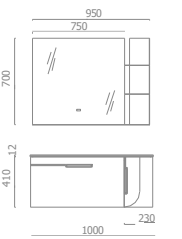

The seemingly simple craftsmanship and materials can also have the beauty and depth of the design, and contain the tension of advance and retreat.

ASB9169

ASB-9168

ASB-9165

Cabinet: 1000x560mm
 Mirror: 747x700mm
 Shelf: 950x750mm

A-137

ASB-9166

Cabinet: 800x500mm
 Mirror: 550x800mm
 Shelf: 450x130mm x2

A-137

ASB-9167

Cabinet: 1200x560mm
 Mirror: 1150x750mm

A-125/A-178

ASB-9168