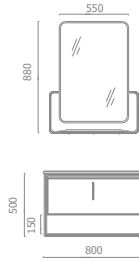

ASB-9130

Cabinet: 800x520mm
Mirror: 770x970mm
Panel: A-158/A-78