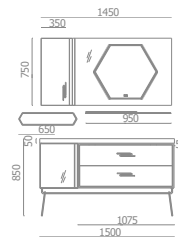

ASB-9199

ASB-9200

Beautiful and Practical

The dual unity of function and form, the dual satisfaction of sensory and practicality

Eama

ASB-9106

Cabinet: 1500x560mm
 Side Cabinet: 350x750mm
 Mirror: 1100x750mm
 Shelf: 950x130mm
 Storage Box: 650x140mm
 A-160/A-132