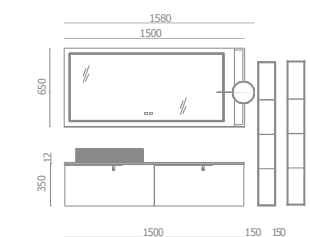

The design is simple and beautiful. Even the small components are endowed with vitality by the designers' great skills and perfect imagination.

Maria

ASB-9176

ASB-9153

Cabinet: 1500x500mm
Mirror: 1580x650mm
150x1500mm x2

A-137

ASB-9173

Cabinet: 1200x560mm
Mirror: 1030x650mm
Shelf: 300x650mm

A-137

ASB-9175

Cabinet: 1000x560mm
Mirror: 750x600mm
Side Cabinet: 200x660mm

A-137

ASB-9176