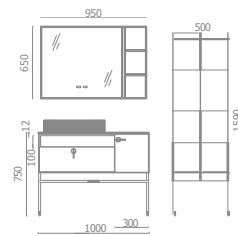

Cabinet: 1000x520mm
Mirror: 950x650mm
Side Cabinet: 500x1590x320mm
Panel: A-153

ASB-9125A

Cabinet: 1000x520mm
Mirror: 900x900mm
Shelf: 350x140mm
Panel: A-162