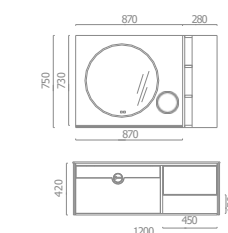

Deauville

ASB-9116

ASB-9113

Cabinet: 1600x560mm
Mirror: 1000x730mm
Shelf: 1000x130mm
Side Cabinet: 540x750mm
A-167/168

ASB-9115

Cabinet: 1200x560mm
Mirror: 870x730mm
Shelf: 870x130mm
Side Cabinet: 280x750mm
A-167/168

ASB-9116

Cabinet: 1000x560mm
Mirror Cabinet: 900x750mm
A-167/168