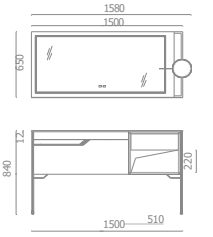

ASB-9158

Cabinet: 1500x560mm
 Mirror: 1580x650mm
 A-165/A-167

ASB-9159

Cabinet: 1200x560mm
 Mirror: 1030x650mm
 Shelf: 300x650mm
 A-165/A-167

ASB-9160

Cabinet: 1000x560mm
 Mirror: 730x750mm
 Shelf: 950x750mm
 A-165/A-167

ASB-9158A

Cabinet: 1500x560mm
 Mirror: 1580x650mm
 A-166/A-180

ASB-9159A

Cabinet: 1200x560mm
 Mirror: 1030x650mm
 Shelf: 300x650mm
 A-166/A-180

ASB-9160A

Cabinet: 1000x560mm
 Mirror: 730x750mm
 Shelf: 950x750mm
 A-166/A-180