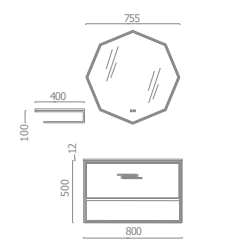

ASB-9108

Cabinet: 1000x560mm
Side Cabinet: 250x830mm
Mirror: 800x800mm
Shelf: 900x140mm
A-160/A-132