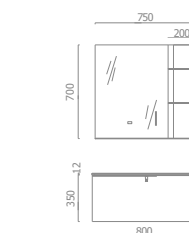

Maria

ASB-9176

ASB-9153

Cabinet: 1500x500mm
Mirror: 1580x650mm
150x1500mm x2

A-137

ASB-9173

Cabinet: 1200x560mm
Mirror: 1030x650mm
Shelf: 300x650mm

A-137

ASB-9175

Cabinet: 1000x560mm
Mirror: 750x600mm
Side Cabinet: 200x660mm

A-137

ASB-9176

Cabinet: 800x560mm
Mirror: 550x700mm
Shelf: 750x700mm

A-137