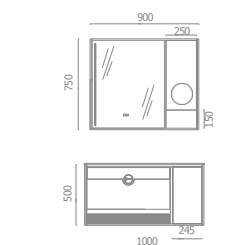

Cabinet: 1000x560mm
Mirror Cabinet: 900x750mm
A-167/168