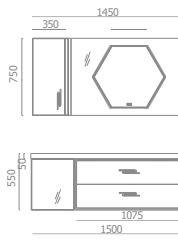

ASB-9199

ASB-9200

Beautiful and Practical

The dual unity of function and form, the dual satisfaction of sensory and practicality

Eama

ASB-9106

Cabinet: 1500x560mm
 Side Cabinet: 350x750mm
 Mirror: 1100x750mm
 Shelf: 950x130mm
 Storage Box: 650x140mm
 A-160/A-132

ASB-9199

Cabinet: 1000x560mm
 Mirror: 800x800mm
 Shelf: 900x140mm
 A-160/A-132

ASB-9198

Cabinet: 1500x560mm
 Mirror: 1100x750mm
 Side Cabinet: 350x750mm
 A-160/A-132

ASB-9109

Cabinet: 800x560mm
 Side Cabinet: 280x1400mm
 Mirror: 750x750mm
 Shelf: 400x130mm
 A-112/A-132