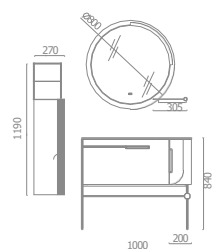

ASB-9163A

Cabinet: 1000x560mm
Mirror: 800x800mm
Side Cabinet: 270x1190mm
Shelf: 350x120mm
A-170