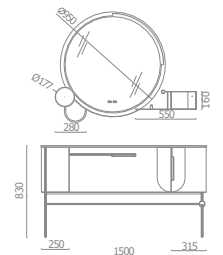

ASB-9158A

Cabinet: 1500x560mm
 Mirror: 1580x650mm
 A-166/A-180

ASB-9159A

Cabinet: 1200x560mm
 Mirror: 1030x650mm
 Shelf: 300x650mm
 A-166/A-180

ASB-9160A

Cabinet: 1000x560mm
 Mirror: 730x750mm
 Shelf: 950x750mm
 A-166/A-180

INCORPORATE DESIGN INTO HUMAN NATURE,
AND BRING HOME INTO A LEISURELY AND COMFORTABLE SITUATION.

ASB-9161

Cabinet: 1500x560mm
 Mirror: 950x950mm
 Shelf: 550x160mm
 300x350mm
 A-172

ASB-9162

Cabinet: 1200x560mm
 Mirror: 1180x600mm
 Shelf: 360x600mm
 A-172

ASB-9163

Cabinet: 1000x560mm
 Mirror: 800x800mm
 Side Cabinet: 270x1190mm
 Shelf: 350x120mm
 A-172

ASB-9161A

Cabinet: 1500x560mm
 Mirror: 950x950mm
 Shelf: 550x160mm
 300x350mm
 A-170

ASB-9162A

Cabinet: 1200x560mm
 Mirror: 1180x600mm
 Shelf: 360x600mm
 A-170