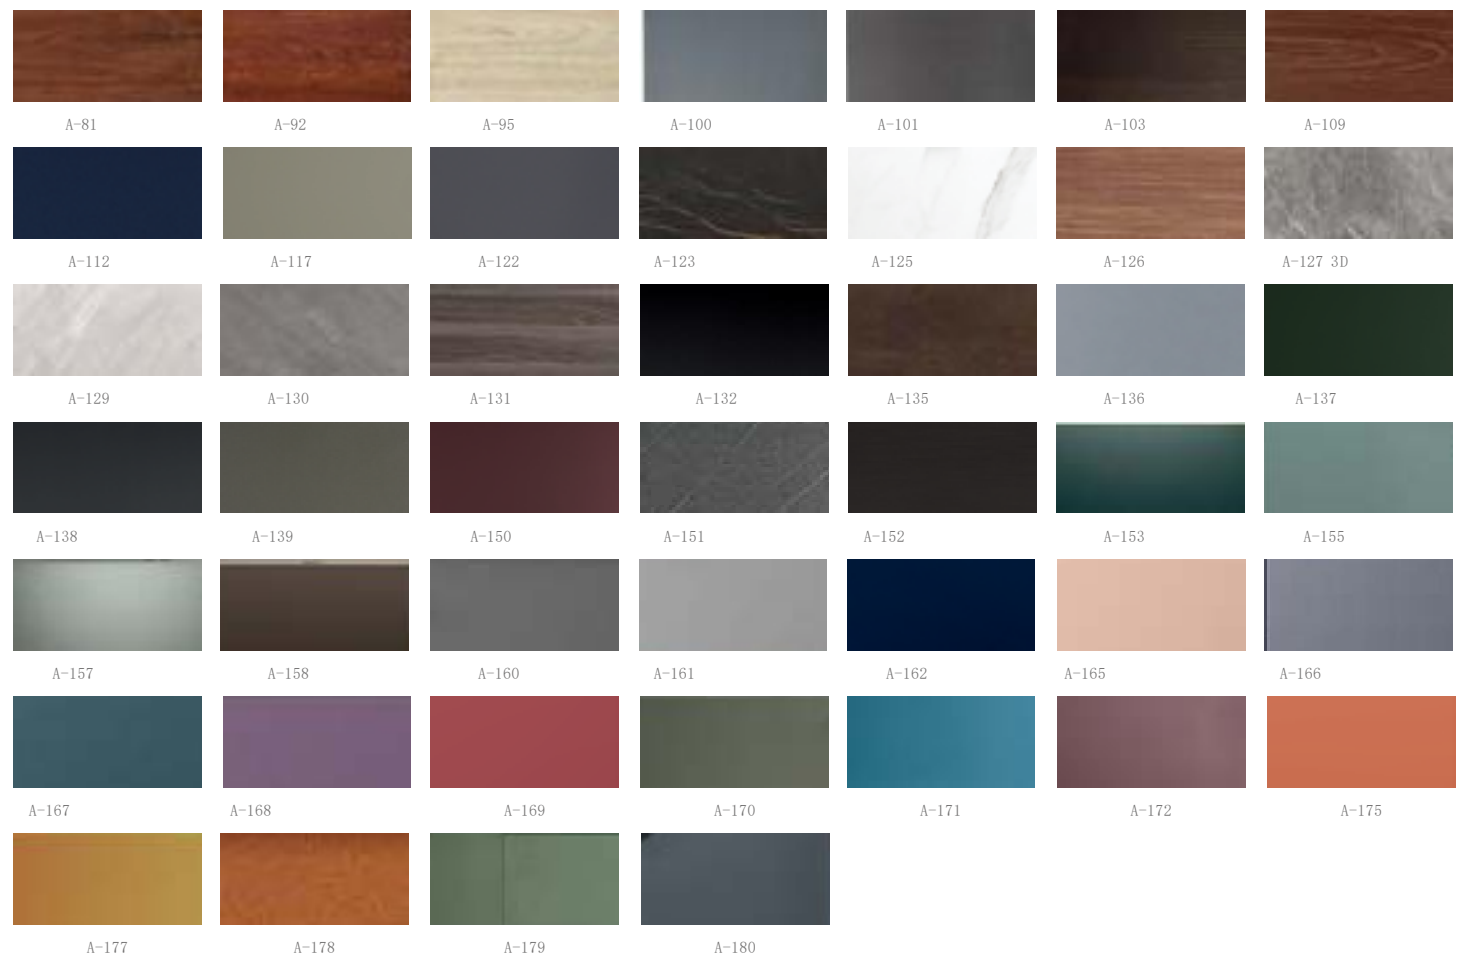

ROCK SLAB MESA

STAINLESS STEEL COLOR PLATE

NATURAL STONE MESA

LOCATION

Interiors & Fit out