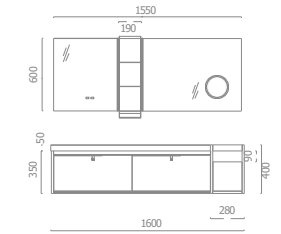

ASB-9136

013

ASB-9133

Cabinet: 1650x560mm
 Mirror: 700x700mm
 Mirror: 530x1000mm
 Shelf: 500x130mm
 Side Cabinet: 300x1400mm
 A-137/A-169

ASB-9135

Cabinet: 1250x560mm
 Mirror: 800x800mm
 Shelf: 500x130mm
 Shelf: 280x500mm
 A-137/A-169

ASB-9136

Cabinet: 1050x560mm
 Mirror: 530x1000mm
 Side Cabinet: 240x850mm
 Shelf: 500x130mm
 A-137/A-169

ASB-9133A

Cabinet: 1650x560mm
 Mirror: 700x700mm
 Mirror: 530x1000mm
 Shelf: 500x130mm
 Side Cabinet: 300x1400mm
 A-171/A-175

ASB-9138

Cabinet: 1200x560mm
 Mirror: 800x800mm
 Shelf: 280x500mm
 A-171/A-175

ASB-9139

Cabinet: 1000x560mm
 Mirror: 530x1000mm
 Shelf: 500x130mm
 A-171/A-175

V erona

Minimalism is **Also A Kind of**
Extravagance

ASB-9151

Cabinet: 1200x560mm
 Mirror Cabinet: 950x600mm
 Side Cabinet: 200x660mm
 A-160/A-169

ASB-9152

Cabinet: 1000x560mm
 Mirror: 750x600mm
 Side Cabinet: 200x660mm
 A-160/A-169

ASB-9150A

Cabinet: 1600x560mm
 Mirror: 1550x600mm
 Shelf: 180x680mm
 A-179