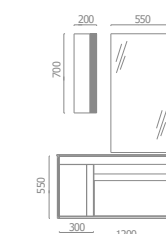

Light and Supple

ASB-9112

Borman

ASB-9201

ASB-9110

Cabinet: 1200x560mm
 Decorative Box: 550x500mm
 Mirror: 550x900mm
 Side Cabinet: 300x900mm
 Storage Box: 350x200mm
 Shelf: 430x130mm
 A-166

ASB-9111

Cabinet: 1200x560mm
 Mirror: 550x1050mm
 Side Cabinet: 200x700mm
 A-165