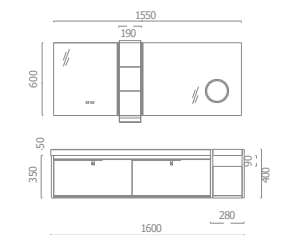

ASB-9151

Cabinet: 1200x560mm
 Mirror Cabinet: 950x600mm
 Side Cabinet: 200x660mm
 A-160/A-169

ASB-9152

Cabinet: 1000x560mm
 Mirror: 750x600mm
 Side Cabinet: 200x660mm
 A-160/A-169

ASB-9150A

Cabinet: 1600x560mm
 Mirror: 1550x600mm
 Shelf: 180x680mm
 A-179

ASB-9151A

Cabinet: 1200x560mm
 Mirror Cabinet: 950x600mm
 Side Cabinet: 200x660mm
 A-179

ASB-9152A

Cabinet: 1000x560mm
 Mirror: 750x600mm
 Side Cabinet: 200x660mm
 A-179

Pitcairn
Simplicity *Luxury*

ASB-9155