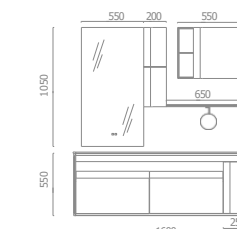

Cabinet: 1600x560mm
Mirror: 550x1050mm
Side Cabinet: 200x700mm
Side Cabinet: 550x450mm
Shelf: 650x110mm
A-165

ASB-9201

Cabinet: 800x560mm
Mirror: 750x650mm
Side Cabinet: 200x700mm
A-165