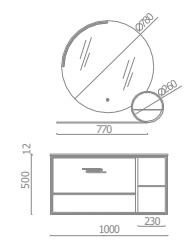

ASB-9198

Cabinet: 1500x560mm
Mirror: 1100x750mm
Side Cabinet: 350x750mm
A-160/A-132