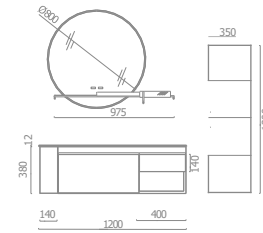

Magnificent
Extraordinary

ASB-9126

Rhine

ASB-9120

Cabinet: 1200x560mm
 Mirror: 800x800mm
 Side Cabinet: 350x1200x250mm
 Shelf: 975x140mm
 Panel: A-153

ASB-9123

Cabinet: 800x520mm
 Mirror: 750x750mm
 Shelf: 975x140mm
 Panel: A-155/A-133