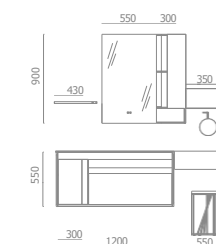

Light and Supple

ASB-9112

Borman

ASB-9201

ASB-9110

Cabinet: 1200x560mm
 Decorative Box: 550x500mm
 Mirror: 550x900mm
 Side Cabinet: 300x900mm
 Storage Box: 350x200mm
 Shelf: 430x130mm
 A-166

ASB-9111

Cabinet: 1200x560mm
 Mirror: 550x1050mm
 Side Cabinet: 200x700mm
 A-165