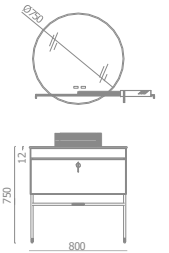

Magnificent
Extraordinary

ASB-9126

Rhine

ASB-9120

Cabinet: 1200x560mm
 Mirror: 800x800mm
 Side Cabinet: 350x1200x250mm
 Shelf: 975x140mm
 Panel: A-153

ASB-9123

Cabinet: 800x520mm
 Mirror: 750x750mm
 Shelf: 975x140mm
 Panel: A-155/A-133