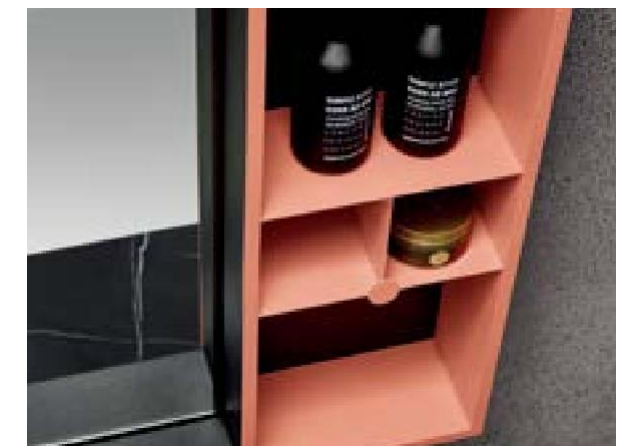

Cabinet: 1000x560mm
 Mirror: 950x700mm
 Shelf: 390x860mm

A-160/A-178

ASB9169

Cabinet: 800x560mm
 Mirror: 750x750mm
 Shelf: 400x130mm

A-132/A-150

Flexible use of colors

Adding the vibrant orange to create a refined and elegant space is an infinite reverie of future life, frozen in a quiet and pleasant space.