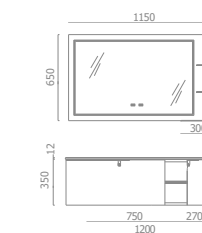

The design is simple and beautiful. Even the small components are endowed with vitality by the designers' great skills and perfect imagination.

Maria

ASB-9176

ASB-9153

Cabinet: 1500x500mm
Mirror: 1580x650mm
150x1500mm x2

A-137

ASB-9173

Cabinet: 1200x560mm
Mirror: 1030x650mm
Shelf: 300x650mm

A-137

ASB-9175

Cabinet: 1000x560mm
Mirror: 750x600mm
Side Cabinet: 200x660mm

A-137

ASB-9176