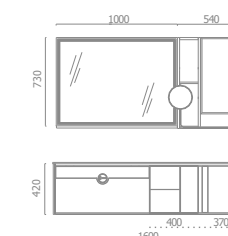

Large Capacity,
Wonderful Space

Design is not just a taste; it is an attitude, even a passion. In any case, you are using every sense to experience the fun of water.

ASB-9115

Deauville

ASB-9116

ASB-9113

Cabinet: 1600x560mm
Mirror: 1000x730mm
Shelf: 1000x130mm
Side Cabinet: 540x750mm
A-167/168