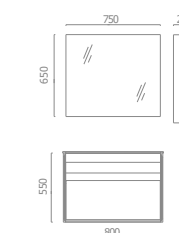

Borman

ASB-9201

ASB-9110

Cabinet: 1200x560mm
Decorative Box: 550x500mm
Mirror: 550x900mm
Side Cabinet: 300x900mm
Storage Box: 350x200mm
Shelf: 430x130mm
A-166

ASB-9111

Cabinet: 1200x560mm
Mirror: 550x1050mm
Side Cabinet: 200x700mm
A-165

ASB-9112

Cabinet: 1600x560mm
Mirror: 550x1050mm
Side Cabinet: 200x700mm
Side Cabinet: 550x450mm
Shelf: 650x110mm
A-165

ASB-9201

Cabinet: 800x560mm
Mirror: 750x650mm
Side Cabinet: 200x700mm
A-165