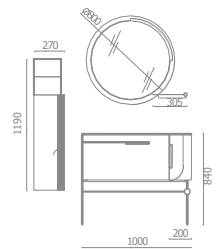

ASB-9158

Cabinet: 1500x560mm
 Mirror: 1580x650mm
 A-165/A-167

ASB-9159

Cabinet: 1200x560mm
 Mirror: 1030x650mm
 Shelf: 300x650mm
 A-165/A-167

ASB-9160

Cabinet: 1000x560mm
 Mirror: 730x750mm
 Shelf: 950x750mm
 A-165/A-167

ASB-9158A

Cabinet: 1500x560mm
 Mirror: 1580x650mm
 A-166/A-180

ASB-9159A

Cabinet: 1200x560mm
 Mirror: 1030x650mm
 Shelf: 300x650mm
 A-166/A-180

ASB-9160A

Cabinet: 1000x560mm
 Mirror: 730x750mm
 Shelf: 950x750mm
 A-166/A-180

INCORPORATE DESIGN INTO HUMAN NATURE,
AND BRING HOME INTO A LEISURELY AND COMFORTABLE SITUATION.

ASB-9161

Cabinet: 1500x560mm
 Mirror: 950x950mm
 Shelf: 550x160mm
 300x350mm
 A-172

ASB-9162

Cabinet: 1200x560mm
 Mirror: 1180x600mm
 Shelf: 360x600mm
 A-172

ASB-9163

Cabinet: 1000x560mm
 Mirror: 800x800mm
 Side Cabinet: 270x1190mm
 Shelf: 350x120mm
 A-172

ASB-9161A

Cabinet: 1500x560mm
 Mirror: 950x950mm
 Shelf: 550x160mm
 300x350mm
 A-170

ASB-9162A

Cabinet: 1200x560mm
 Mirror: 1180x600mm
 Shelf: 360x600mm
 A-170